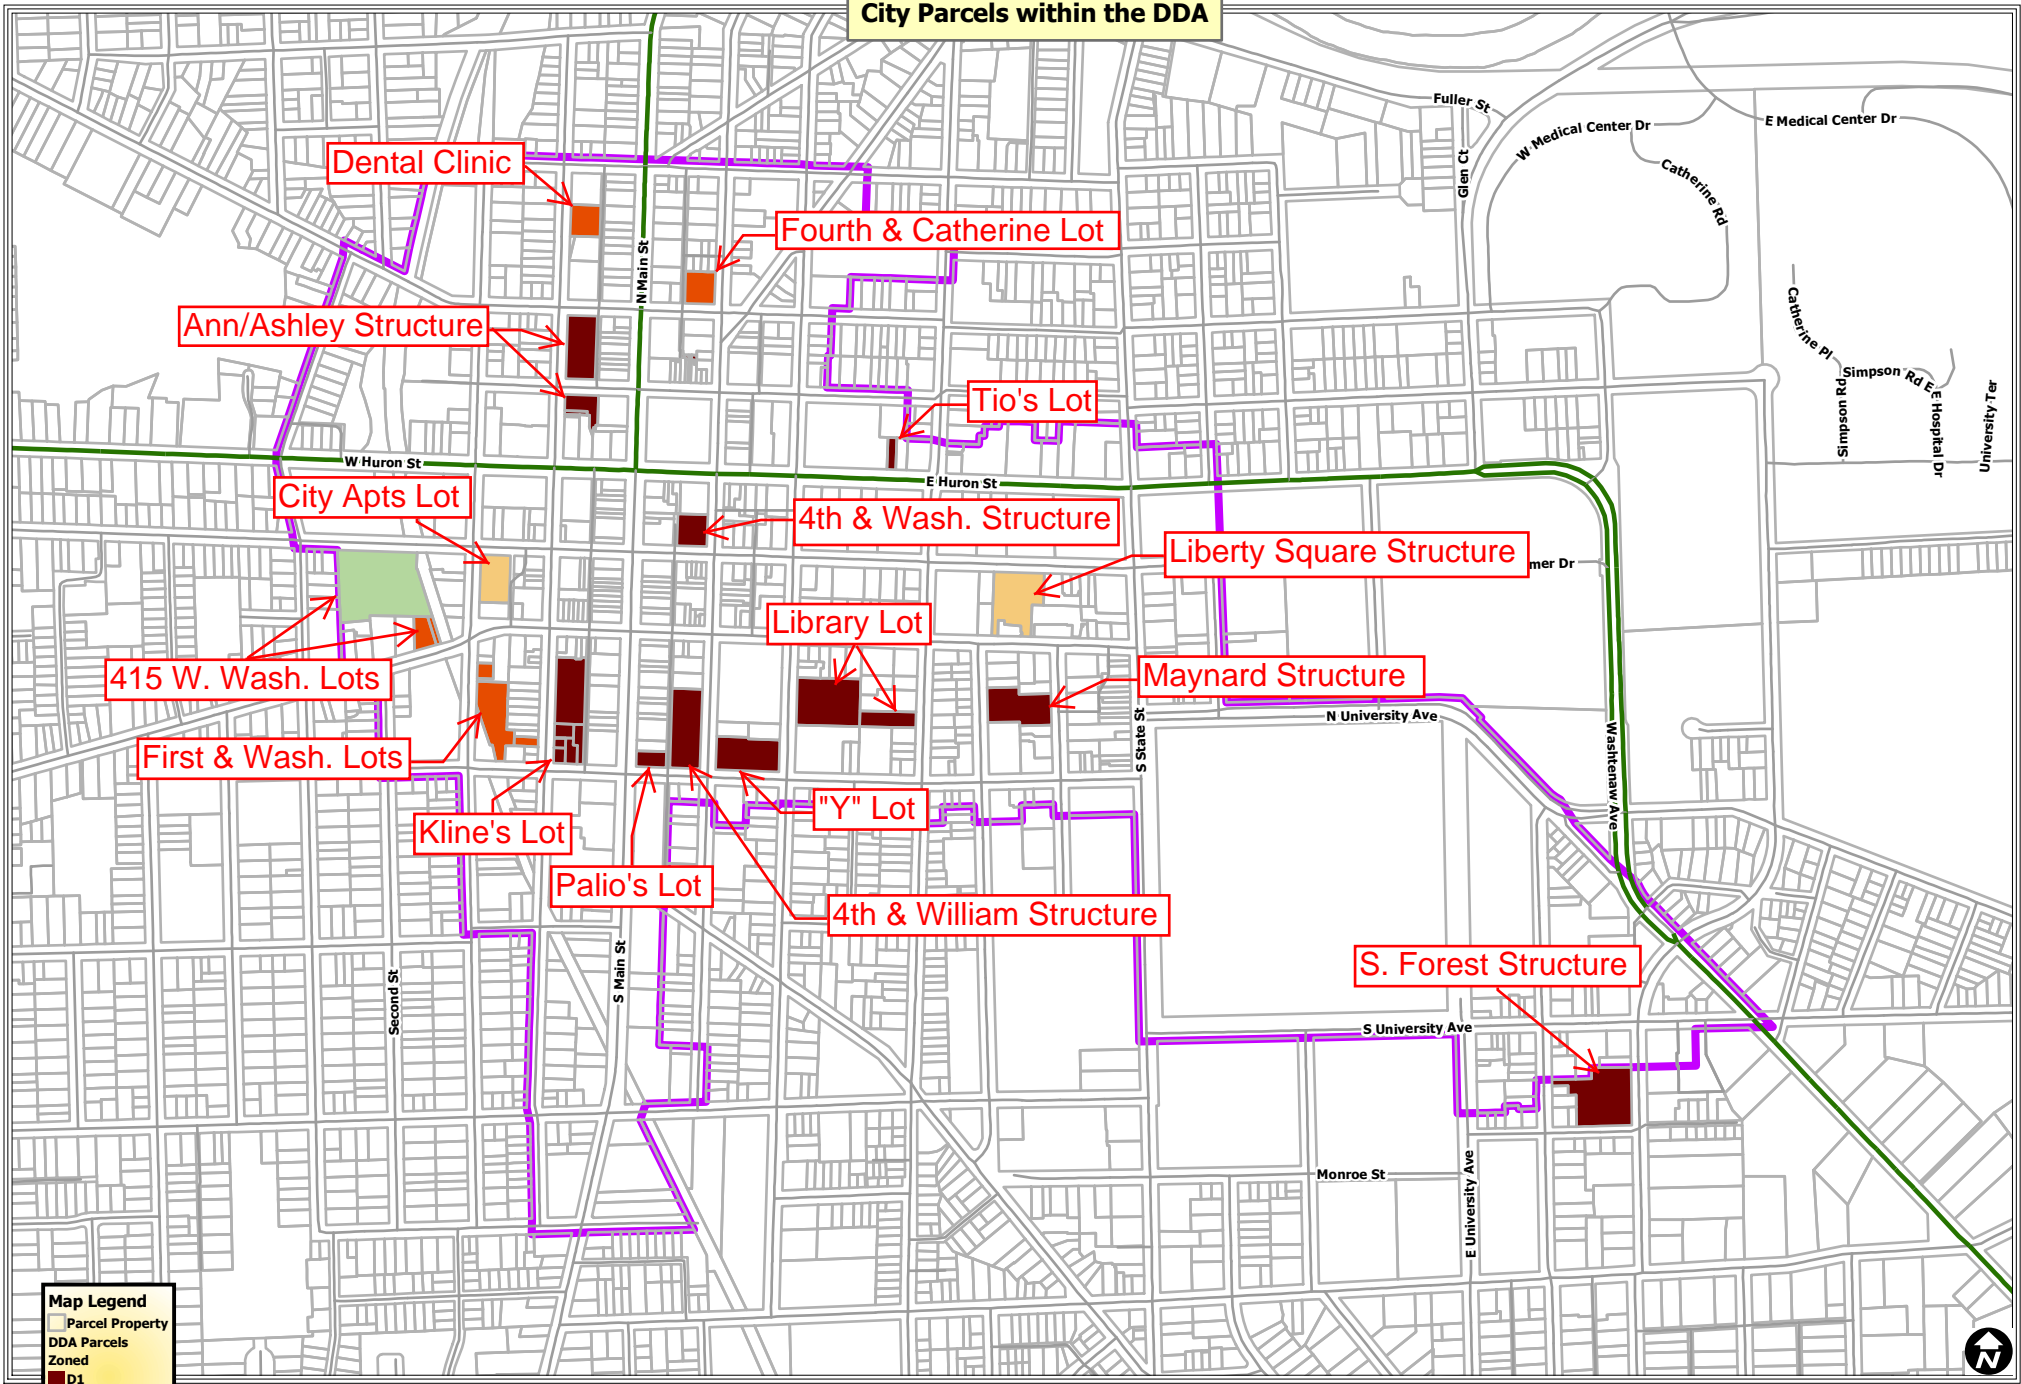

City Parcels within the DDA

Map Legend

- Parcel Property
- DDA Parcels
- Zoned
  - D1
  - D2
  - PL
  - PUD
- DDA Boundary