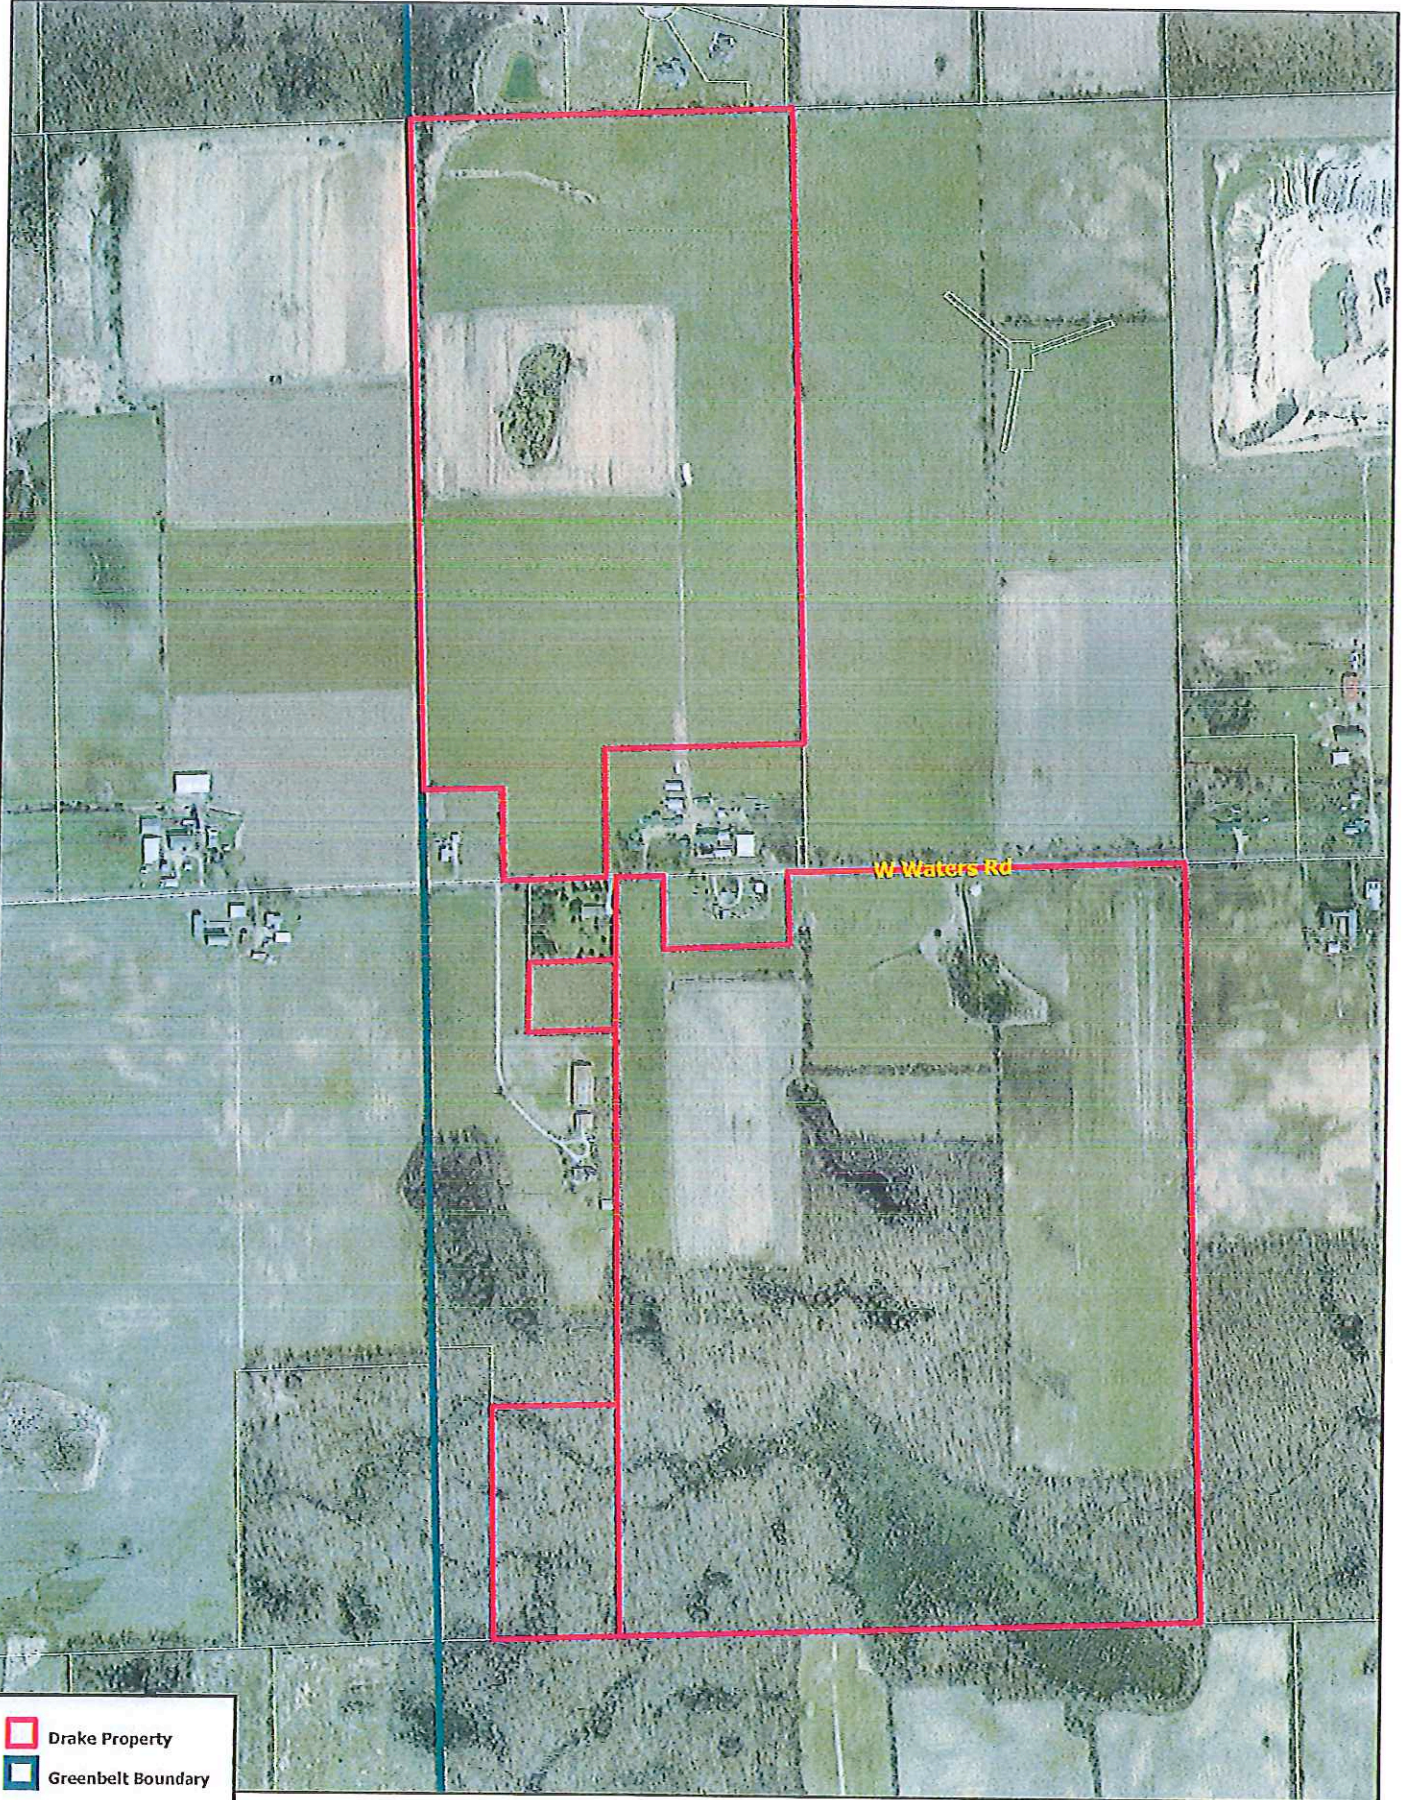

Owner: Donald Drake

W Waters Rd

 Drake Property
 Greenbelt Boundary
County Parcels

Owner: Donald Drake