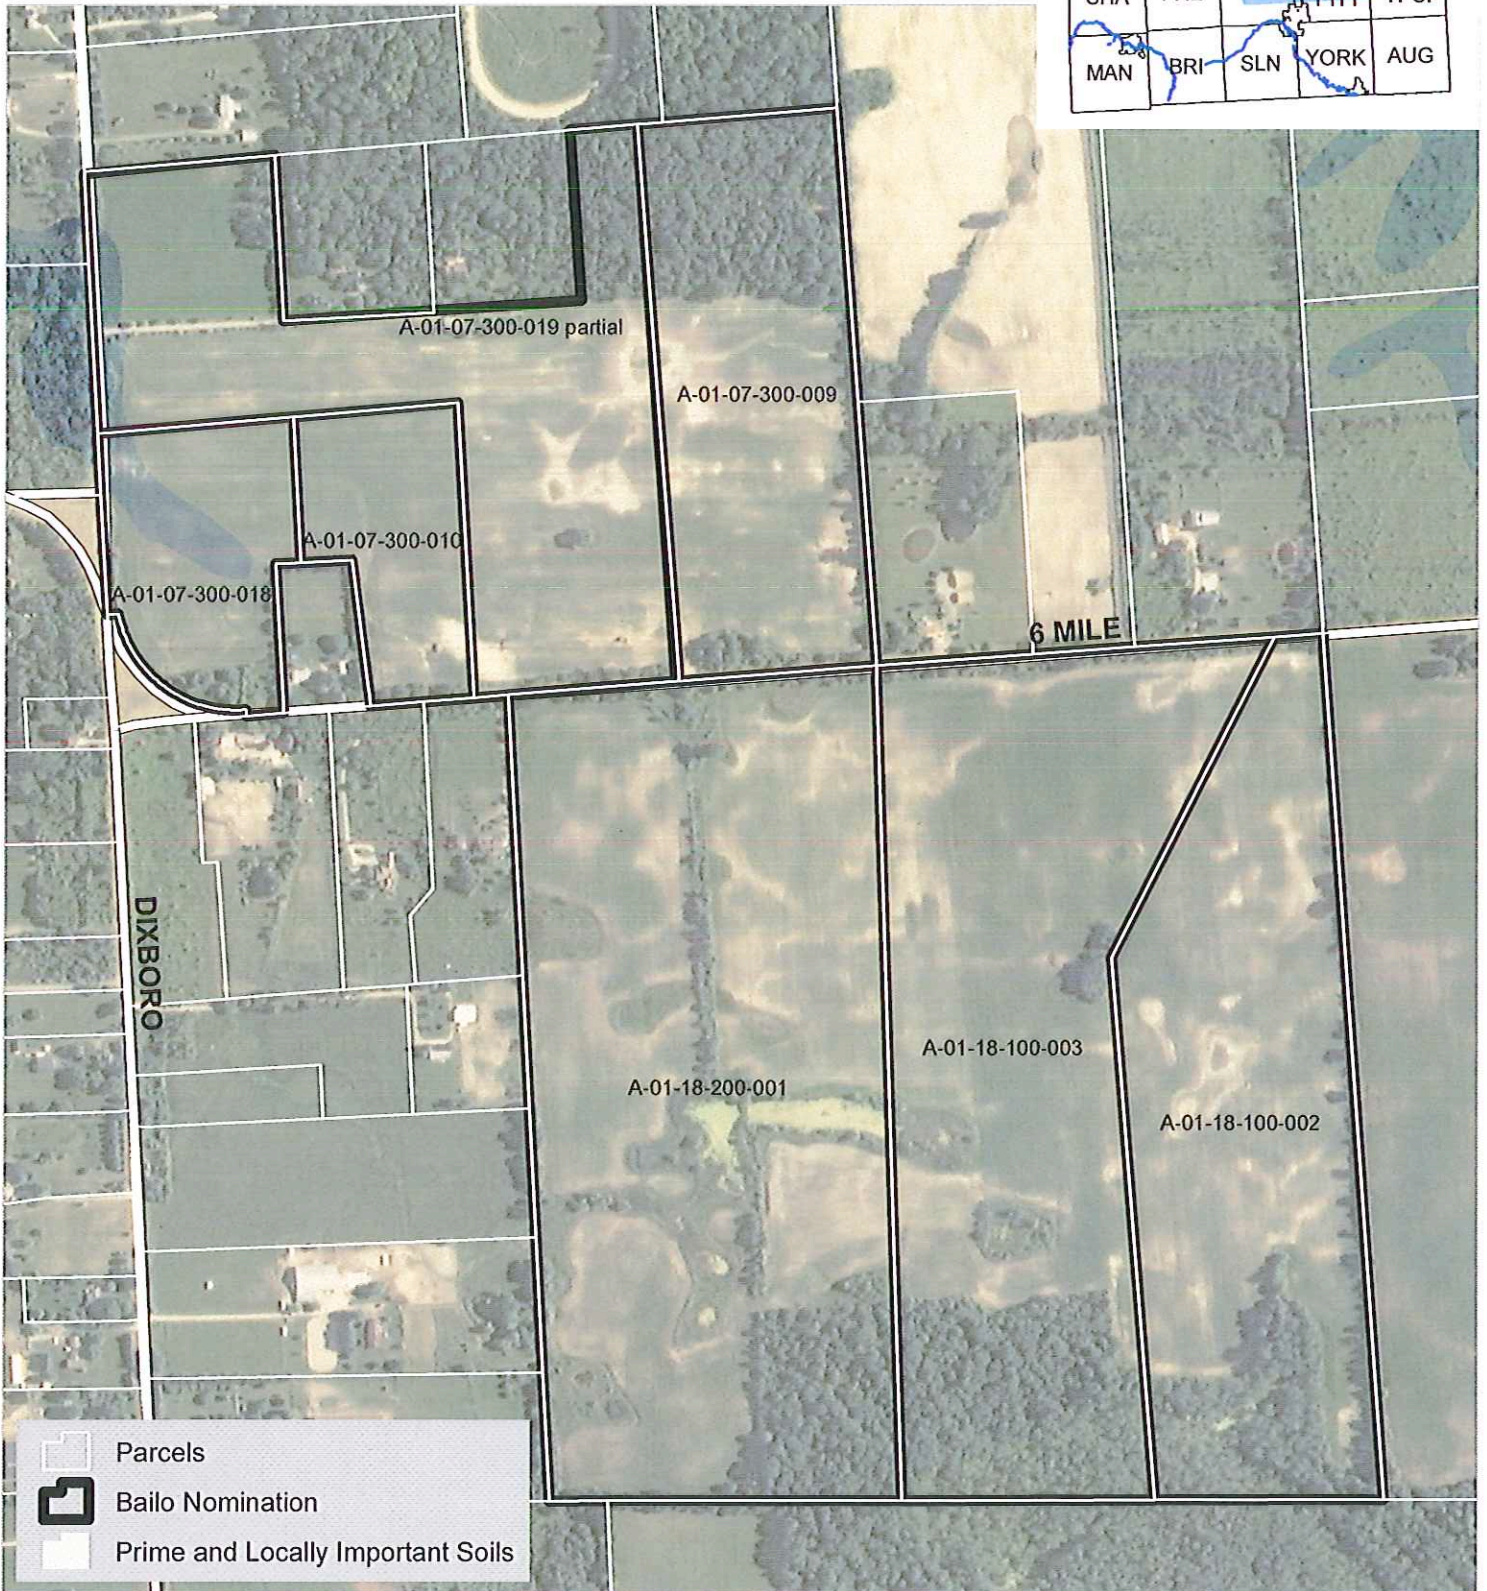

NAPP Round 12 (Farmland): Aerial & Soils

Bailo Family Partnership & Doris Arms Bailo Trust
 Salem Township
 212 +/- acres total
 209 +/- acres prime and locally important soils

Washtenaw County
 Locator Map

NAPP Round 12 (Farmland): Local Area

Bailo Family Partnership & Doris Arms Bailo Trust
 Salem Township
 212 +/- acres total

Washtenaw County
 Locator Map