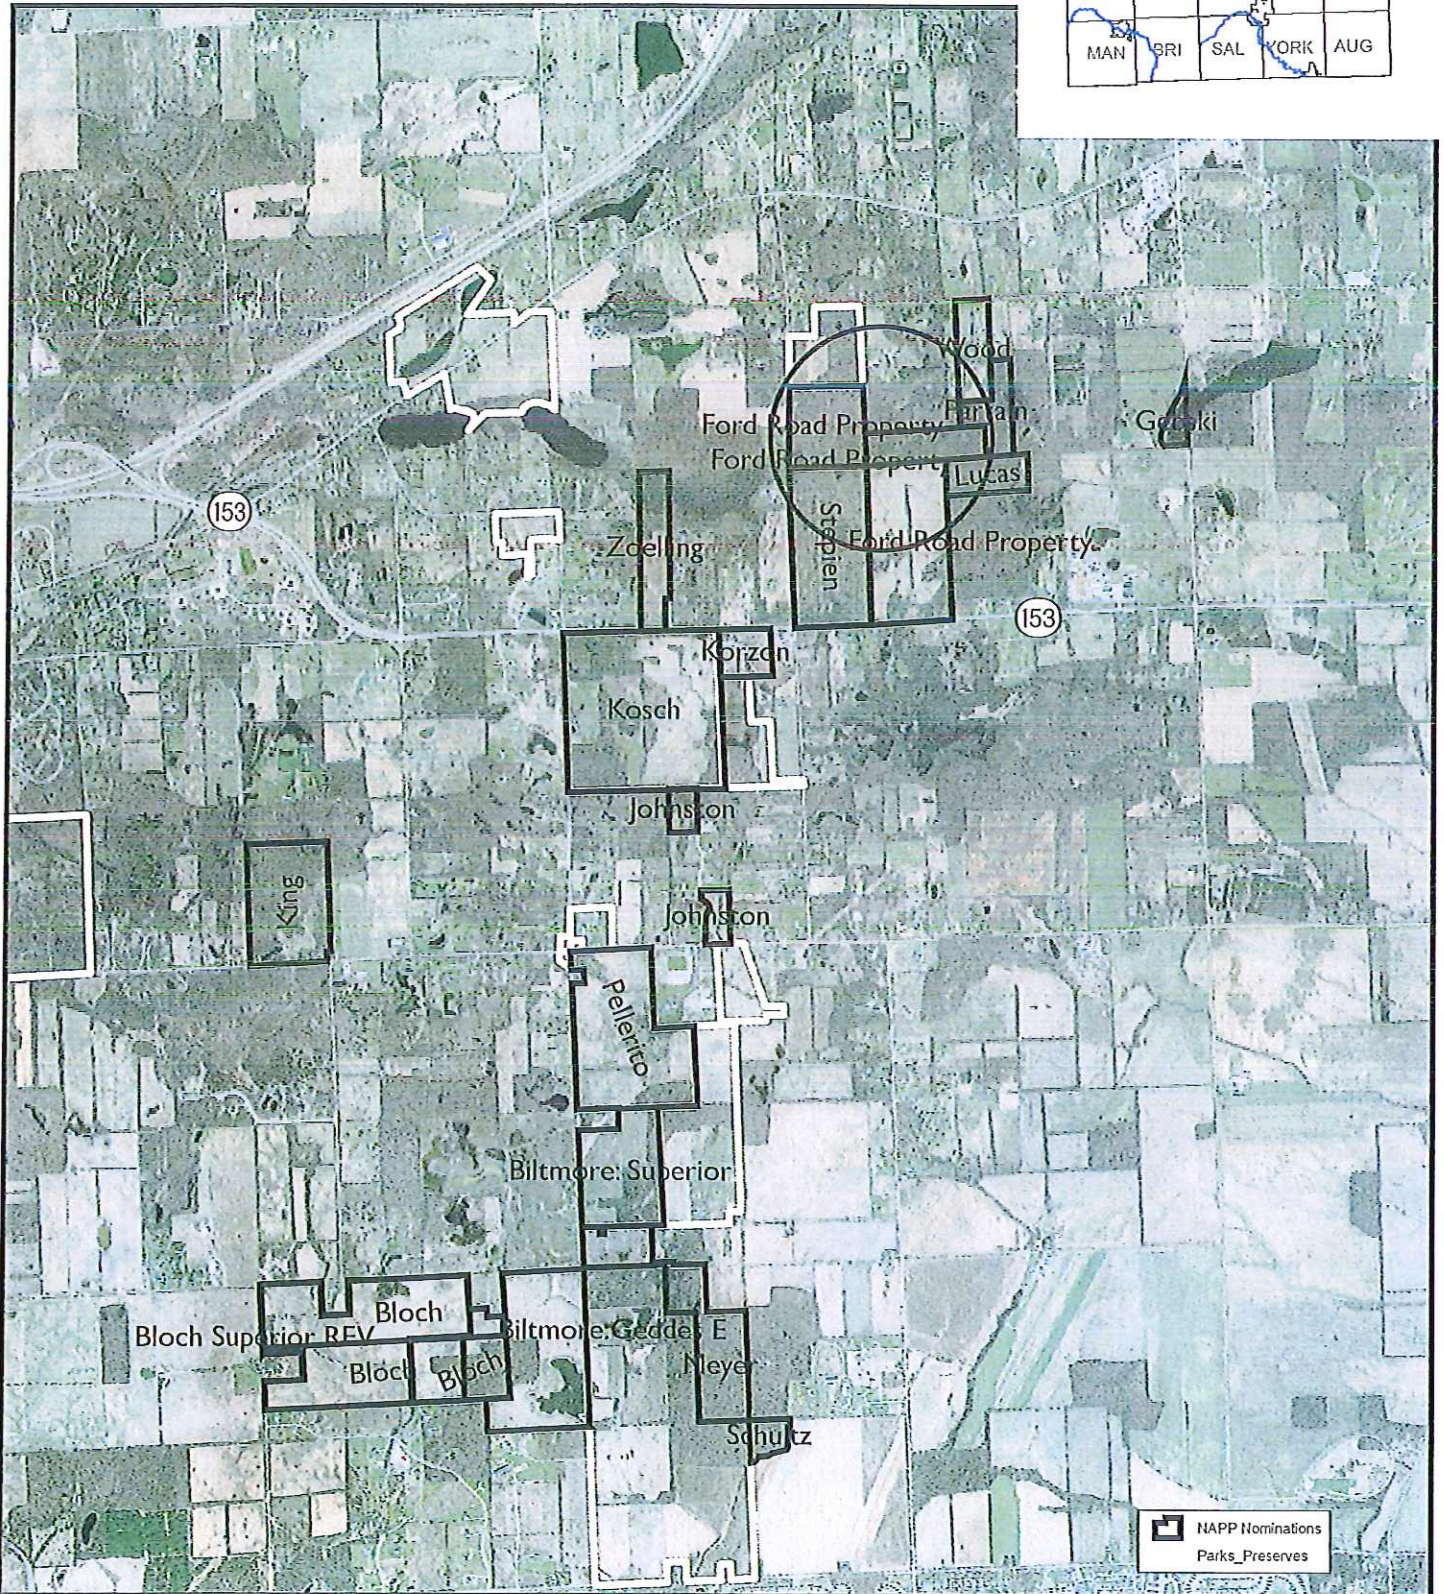

# NAPP Round 12: Local Area

Ford Road Property  
 Superior Township  
 65 +/- acres under consideration

Washtenaw County  
 Locator Map

# NAPP Round 12: Local Area Aerial

Ford Road Property  
 Superior Township  
 65 +/- acres under consideration

Washtenaw County  
 Locator Map

NAPP Nominations  
 Parks\_Preserves