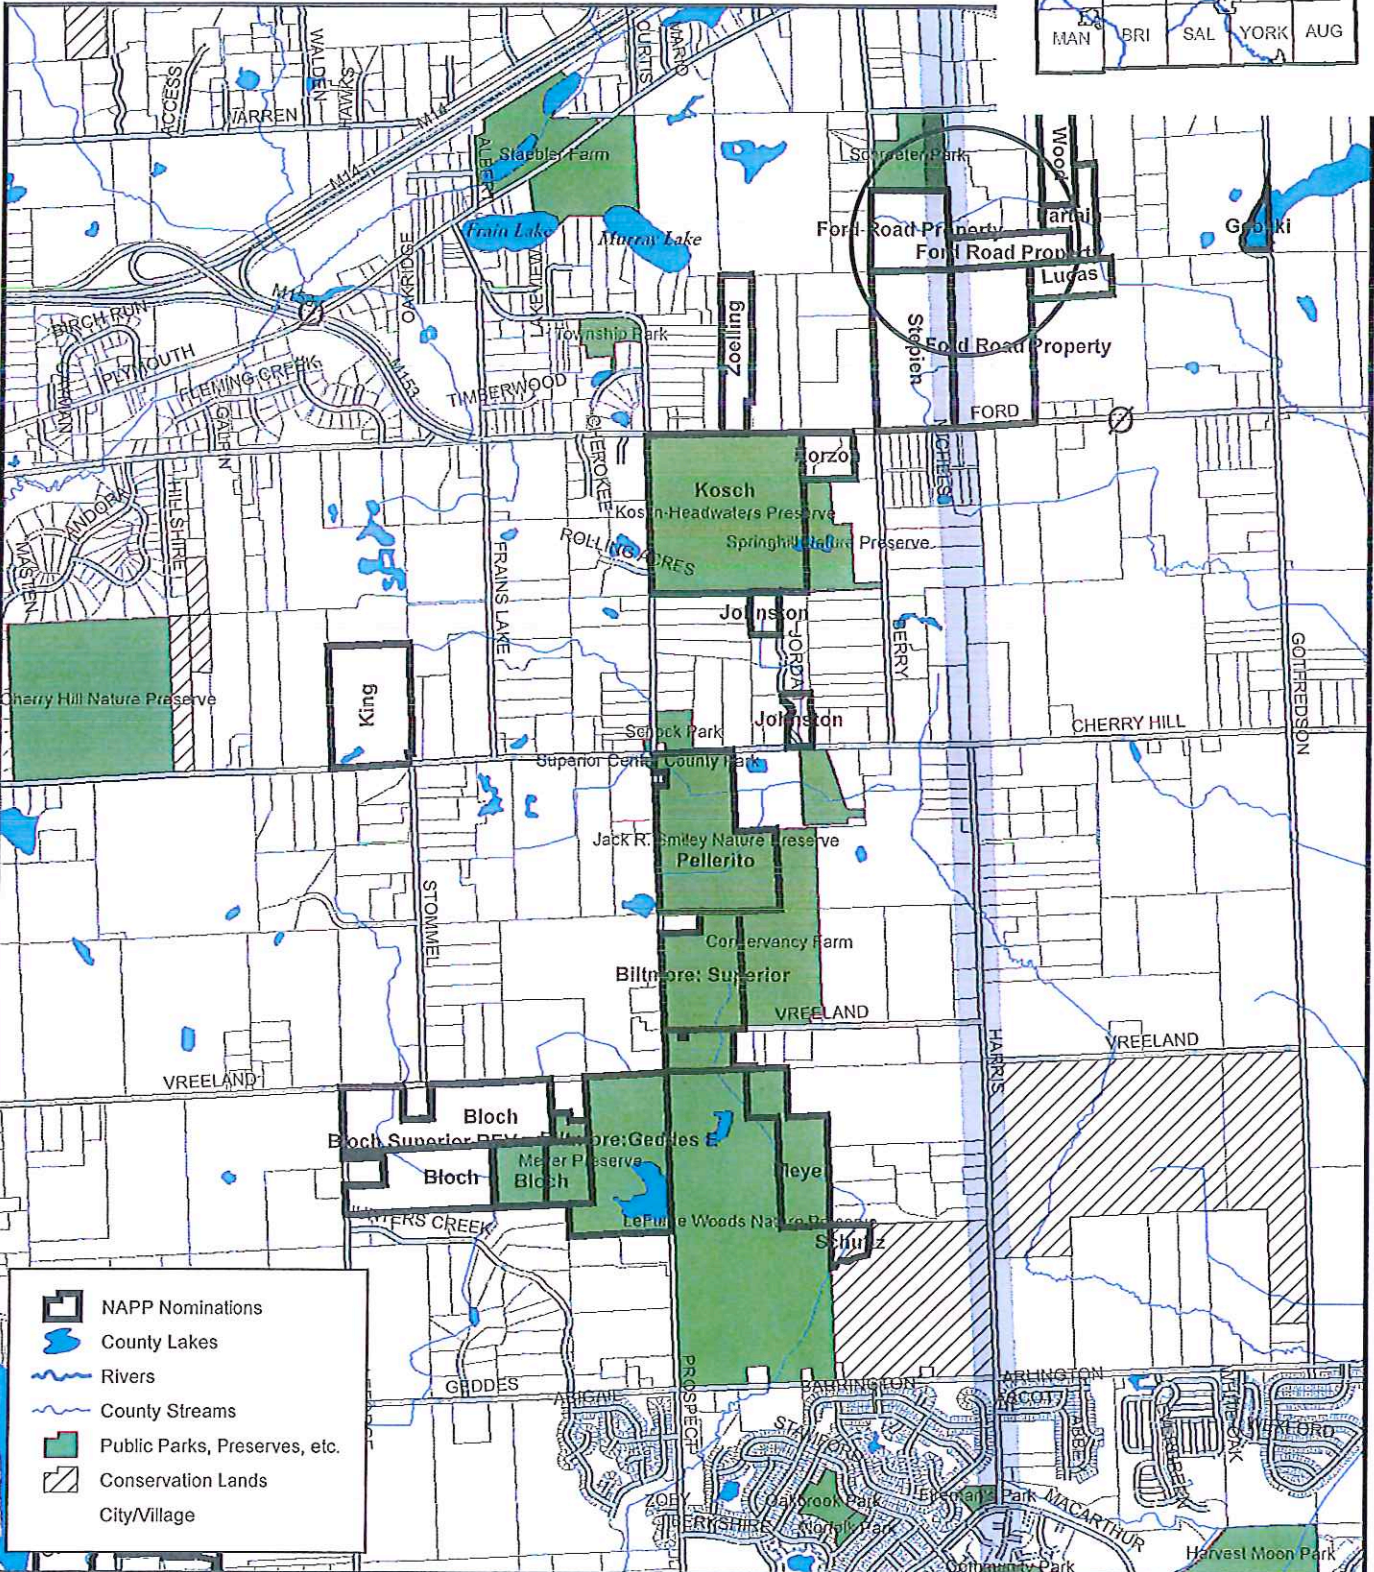

# NAPP Round 12: Local Area

Ford Road Property  
 Superior Township  
 65 +/- acres under consideration

Washtenaw County  
 Locator Map

# NAPP Round 12: Local Area Aerial

Ford Road Property  
 Superior Township  
 65 +/- acres under consideration

Washtenaw County  
 Locator Map

NAPP Nominations  
 Parks\_Preserves