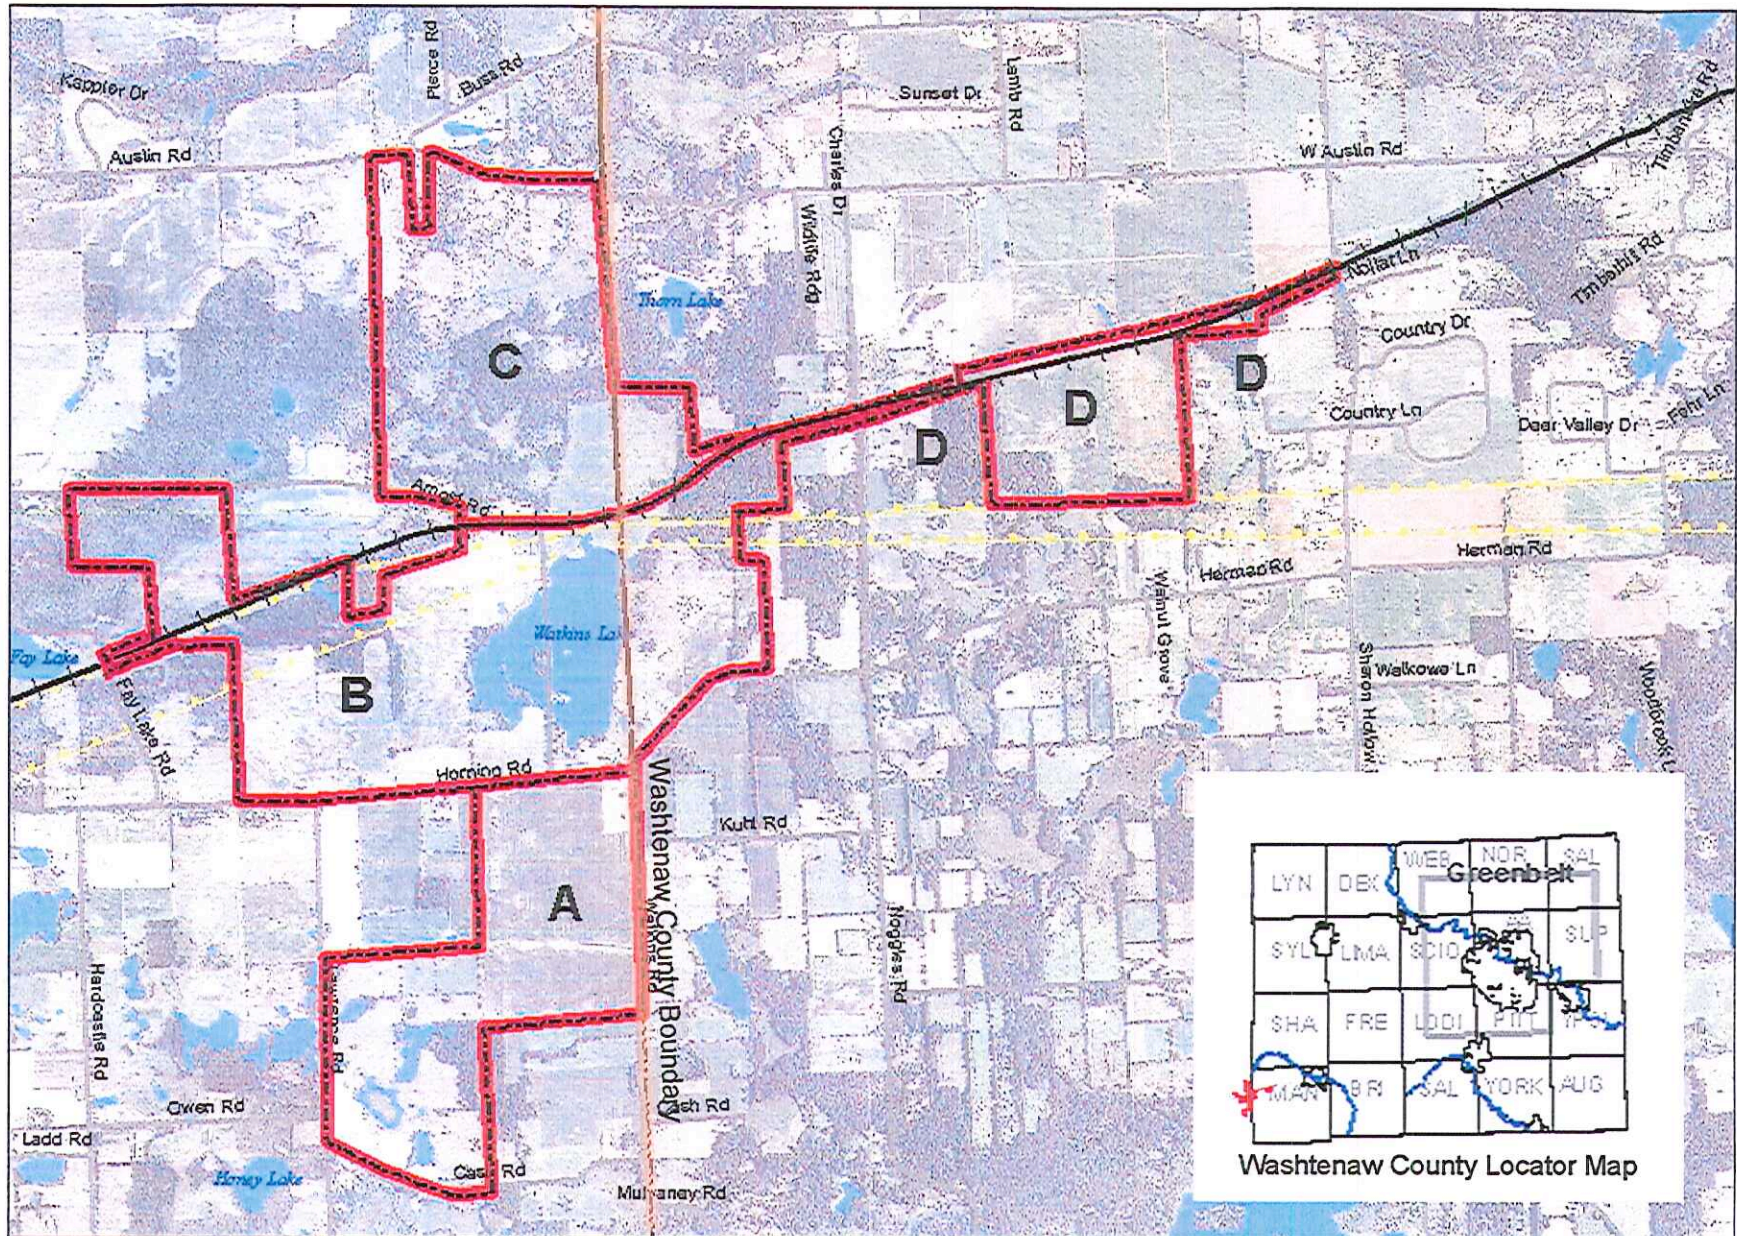

Glen Trolz & Associates Inc

Parcel Maps #20120036

Data Source: Washtenaw County GIS
Date: 11/6/2012

Raisin River Recreation Area Proposed Boundaries

0 200 400 600 Feet