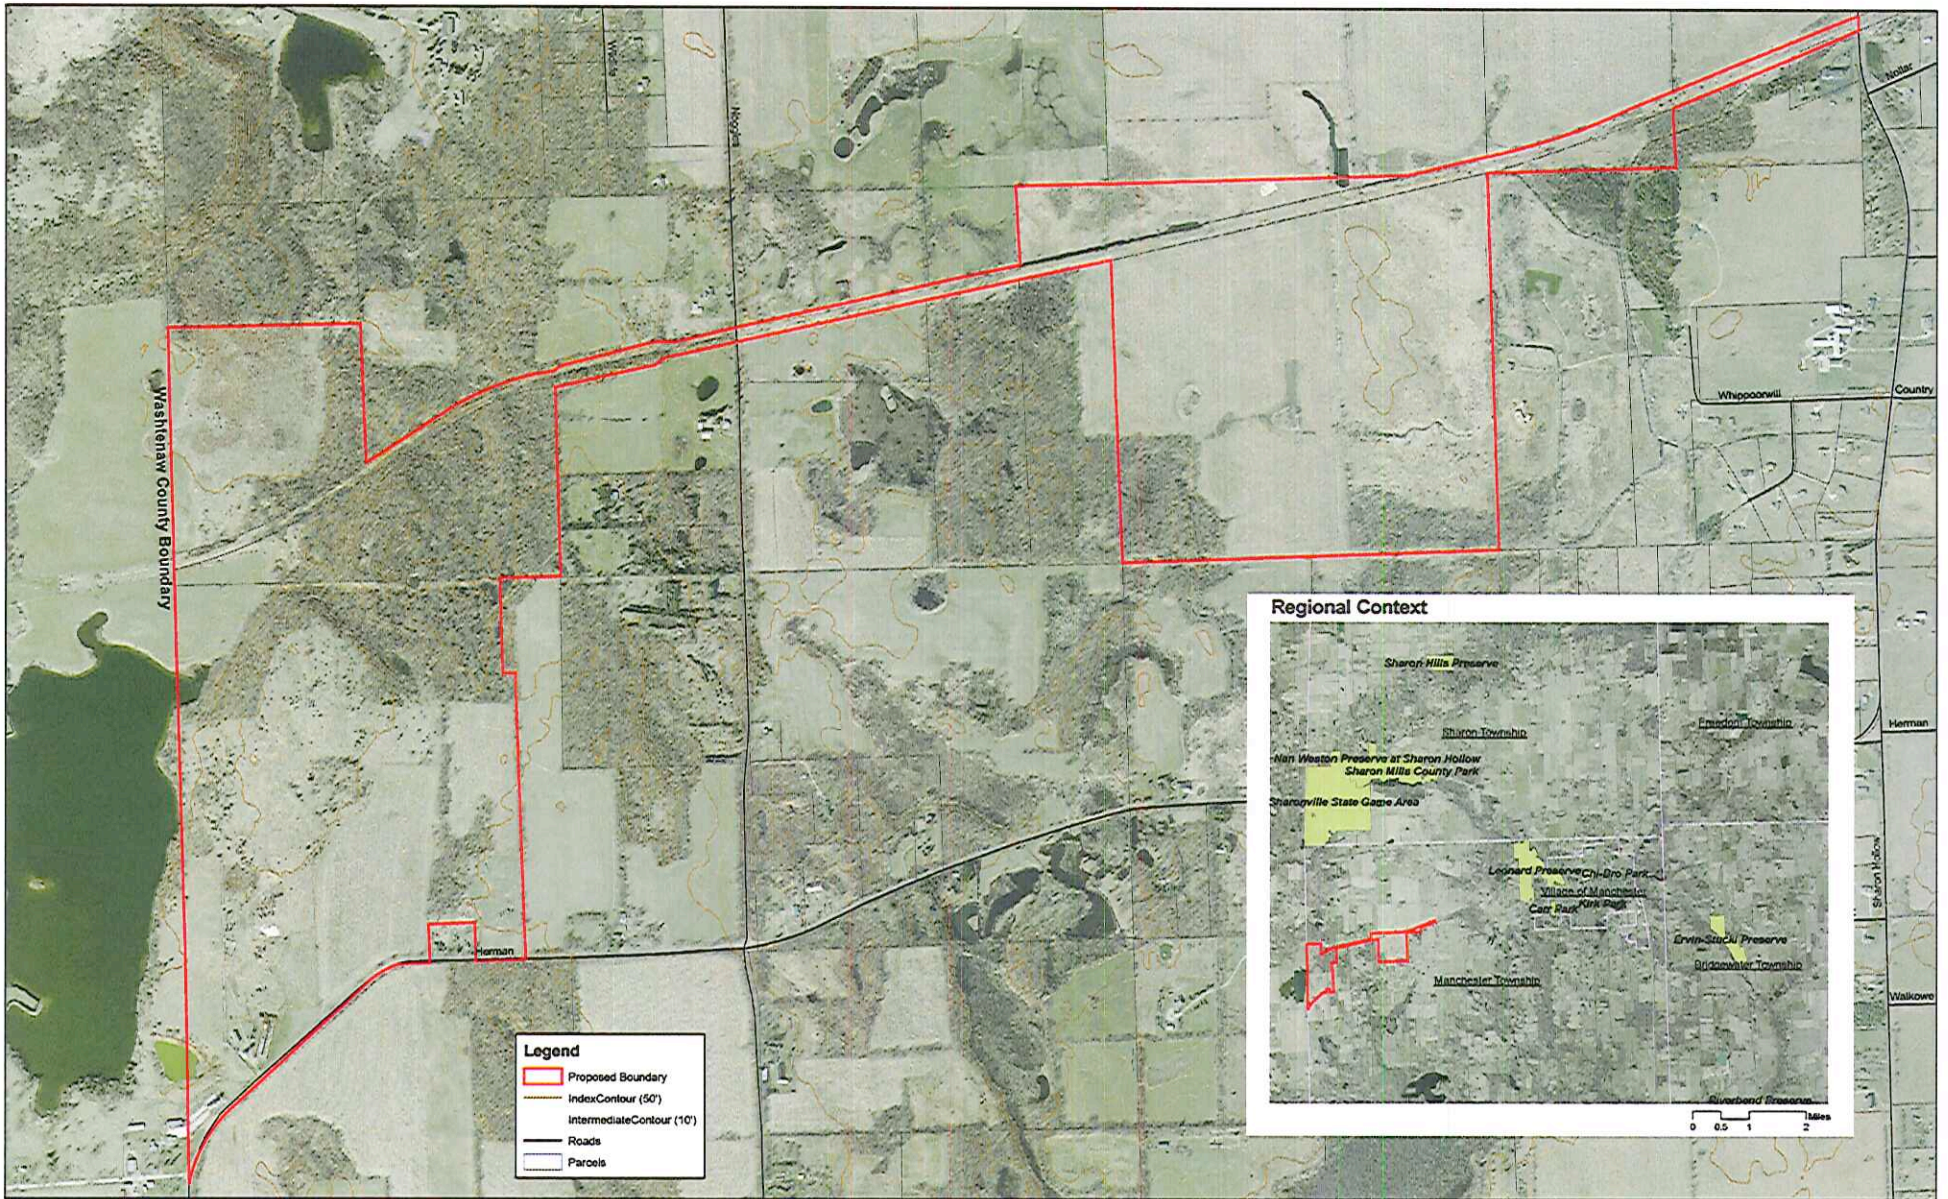

Raisin River Recreation Area Proposed Boundaries

0 200 400 600 Feet