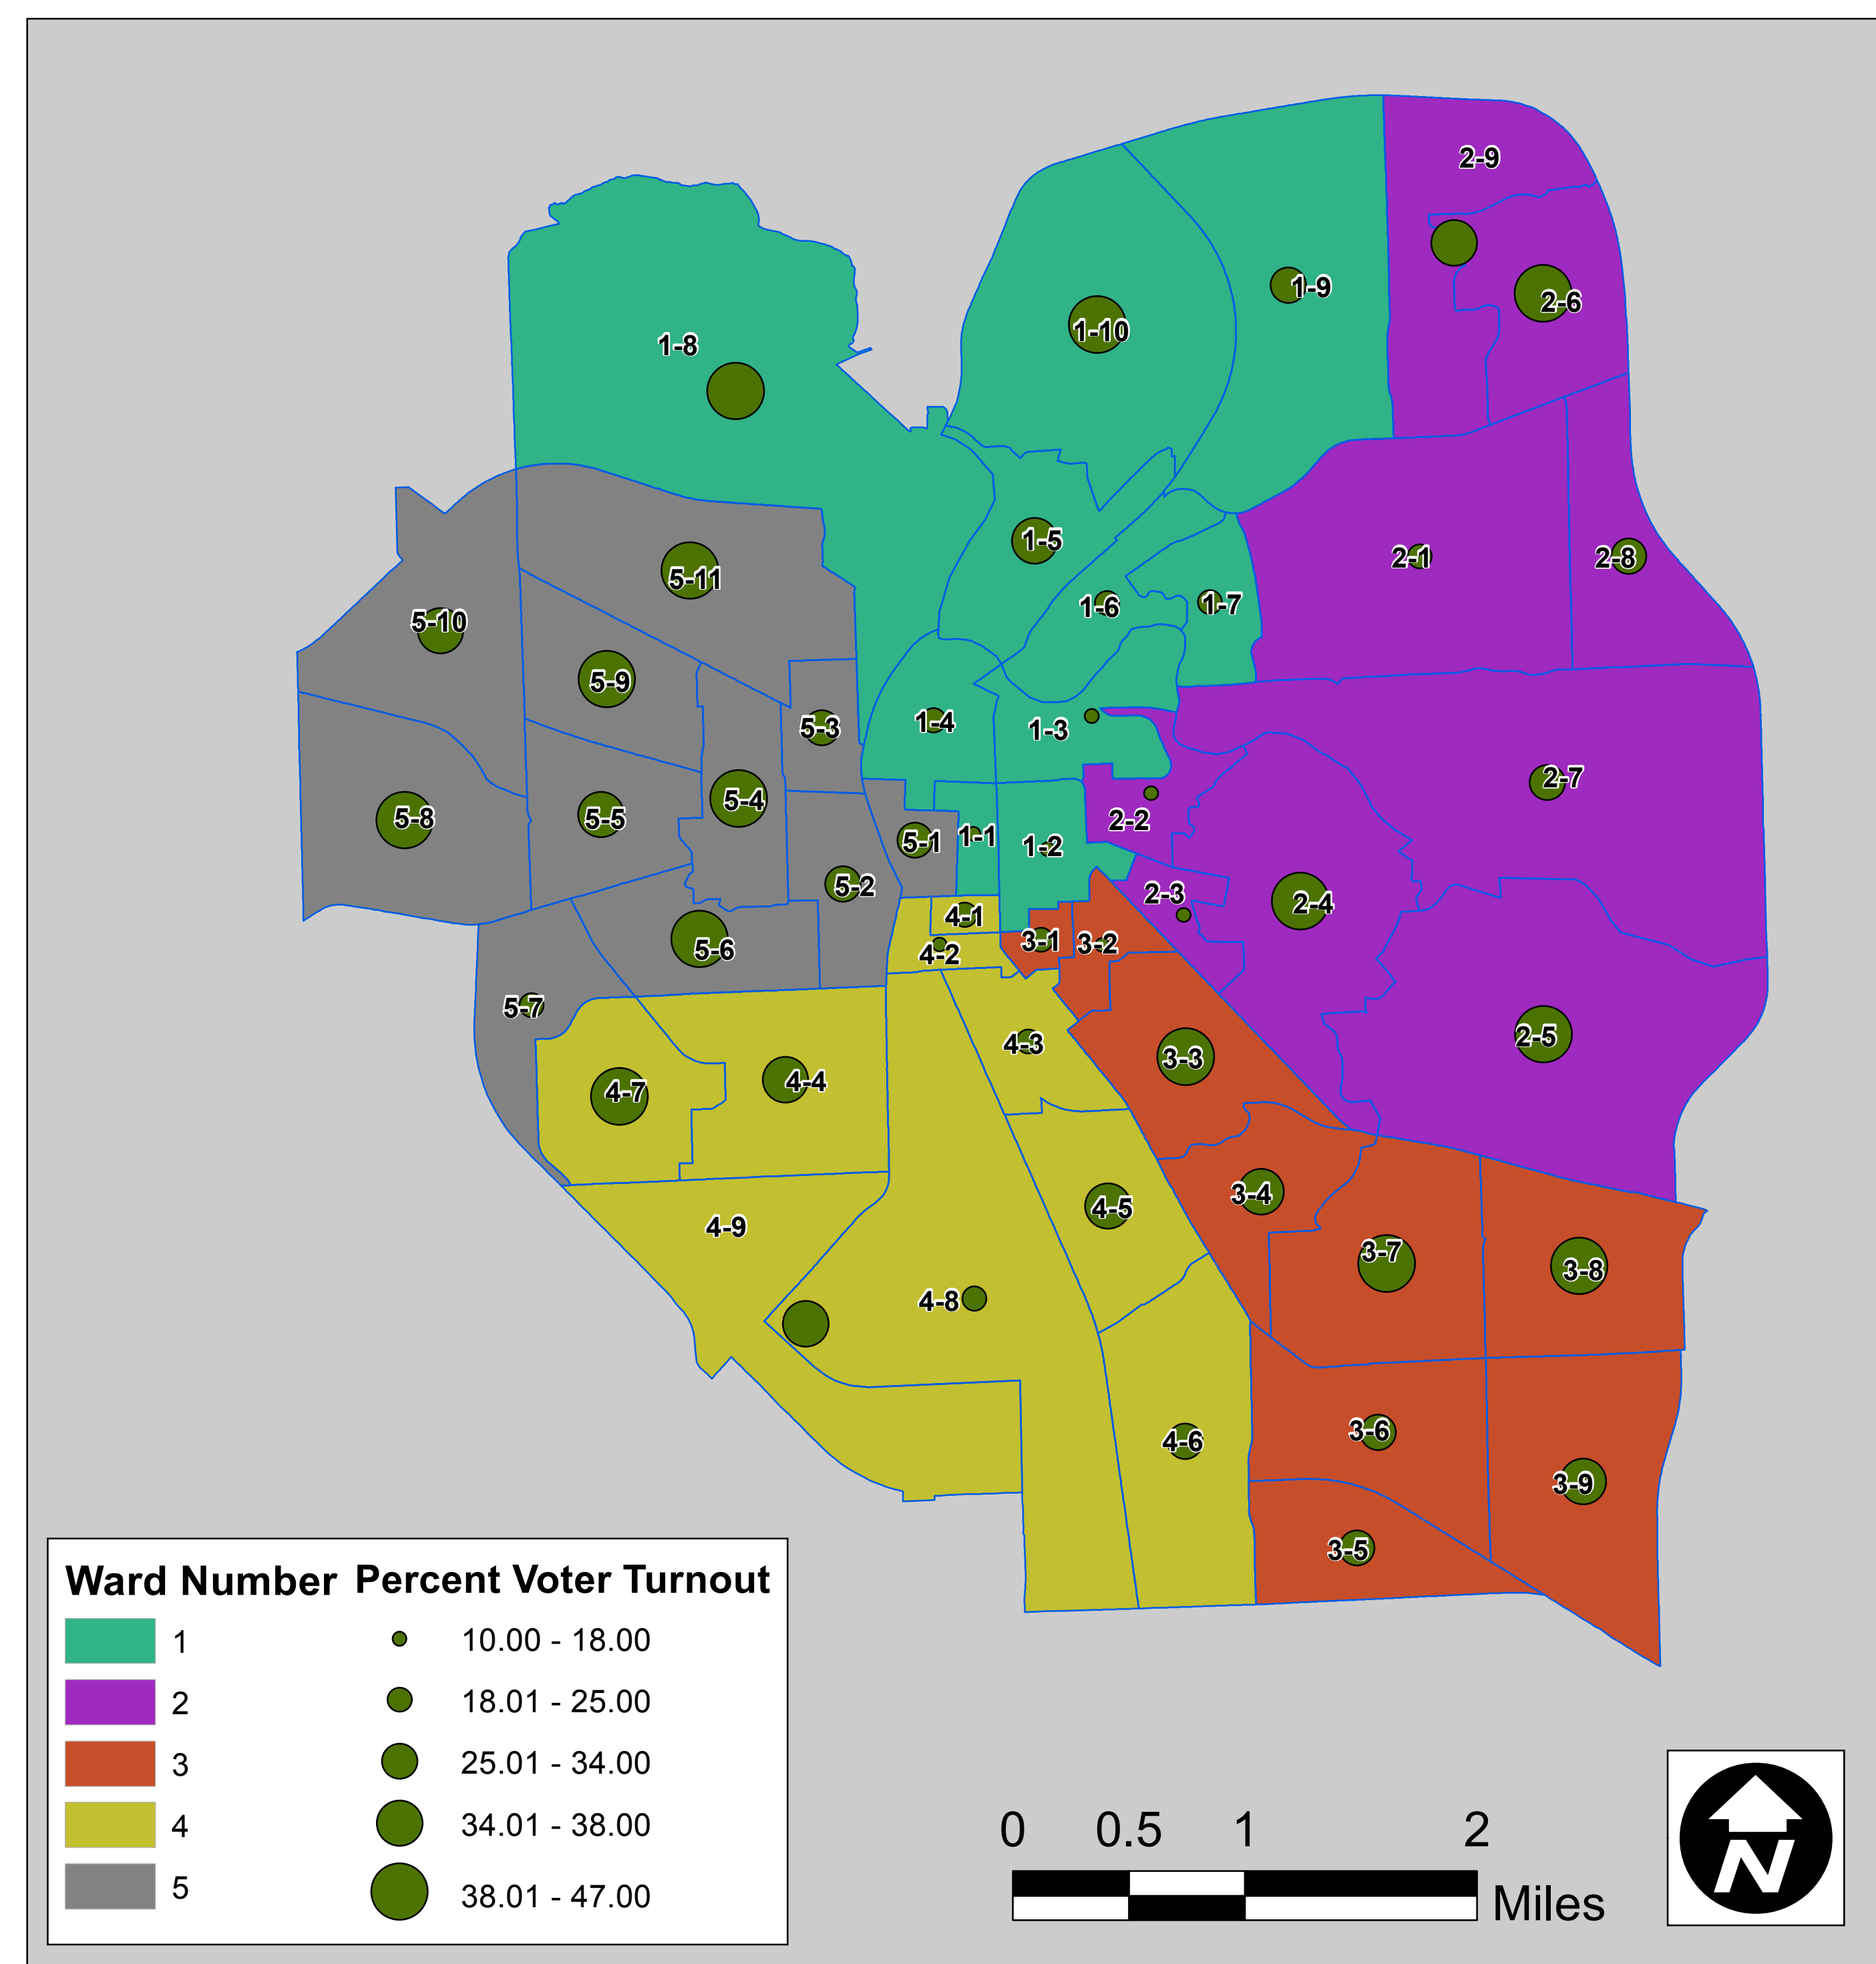

Voter Turnout and Median Age - 2010 Election

Percent Turnout of Registered Voters by Ward Precinct

Above: This map depicts the percentage of registered voters who cast ballots in the November 2010 election, broken down by Ward Precinct. Turnout numbers range from 10% in Ward 1, Precinct 2 (Central Campus area), to 47.3% in Ward 4, Precinct 7 (Dickens neighborhood).

Right: This map depicts the median age of residents by Census Block Group according to the 2000 Census, overlaid with the percentage of registered voters casting ballots in the November 2010 election from the map above.

We can see with this overlay that every precinct with less than 19% voter turnout correlates heavily with block groups with median age of under 25. Conversely, ten of the fifteen block groups with a median age greater than 41.5 fall within a precinct in the highest voter turnout range.

Median Age by Census Block Group Overlaid with Percent Turnout of Registered Voters