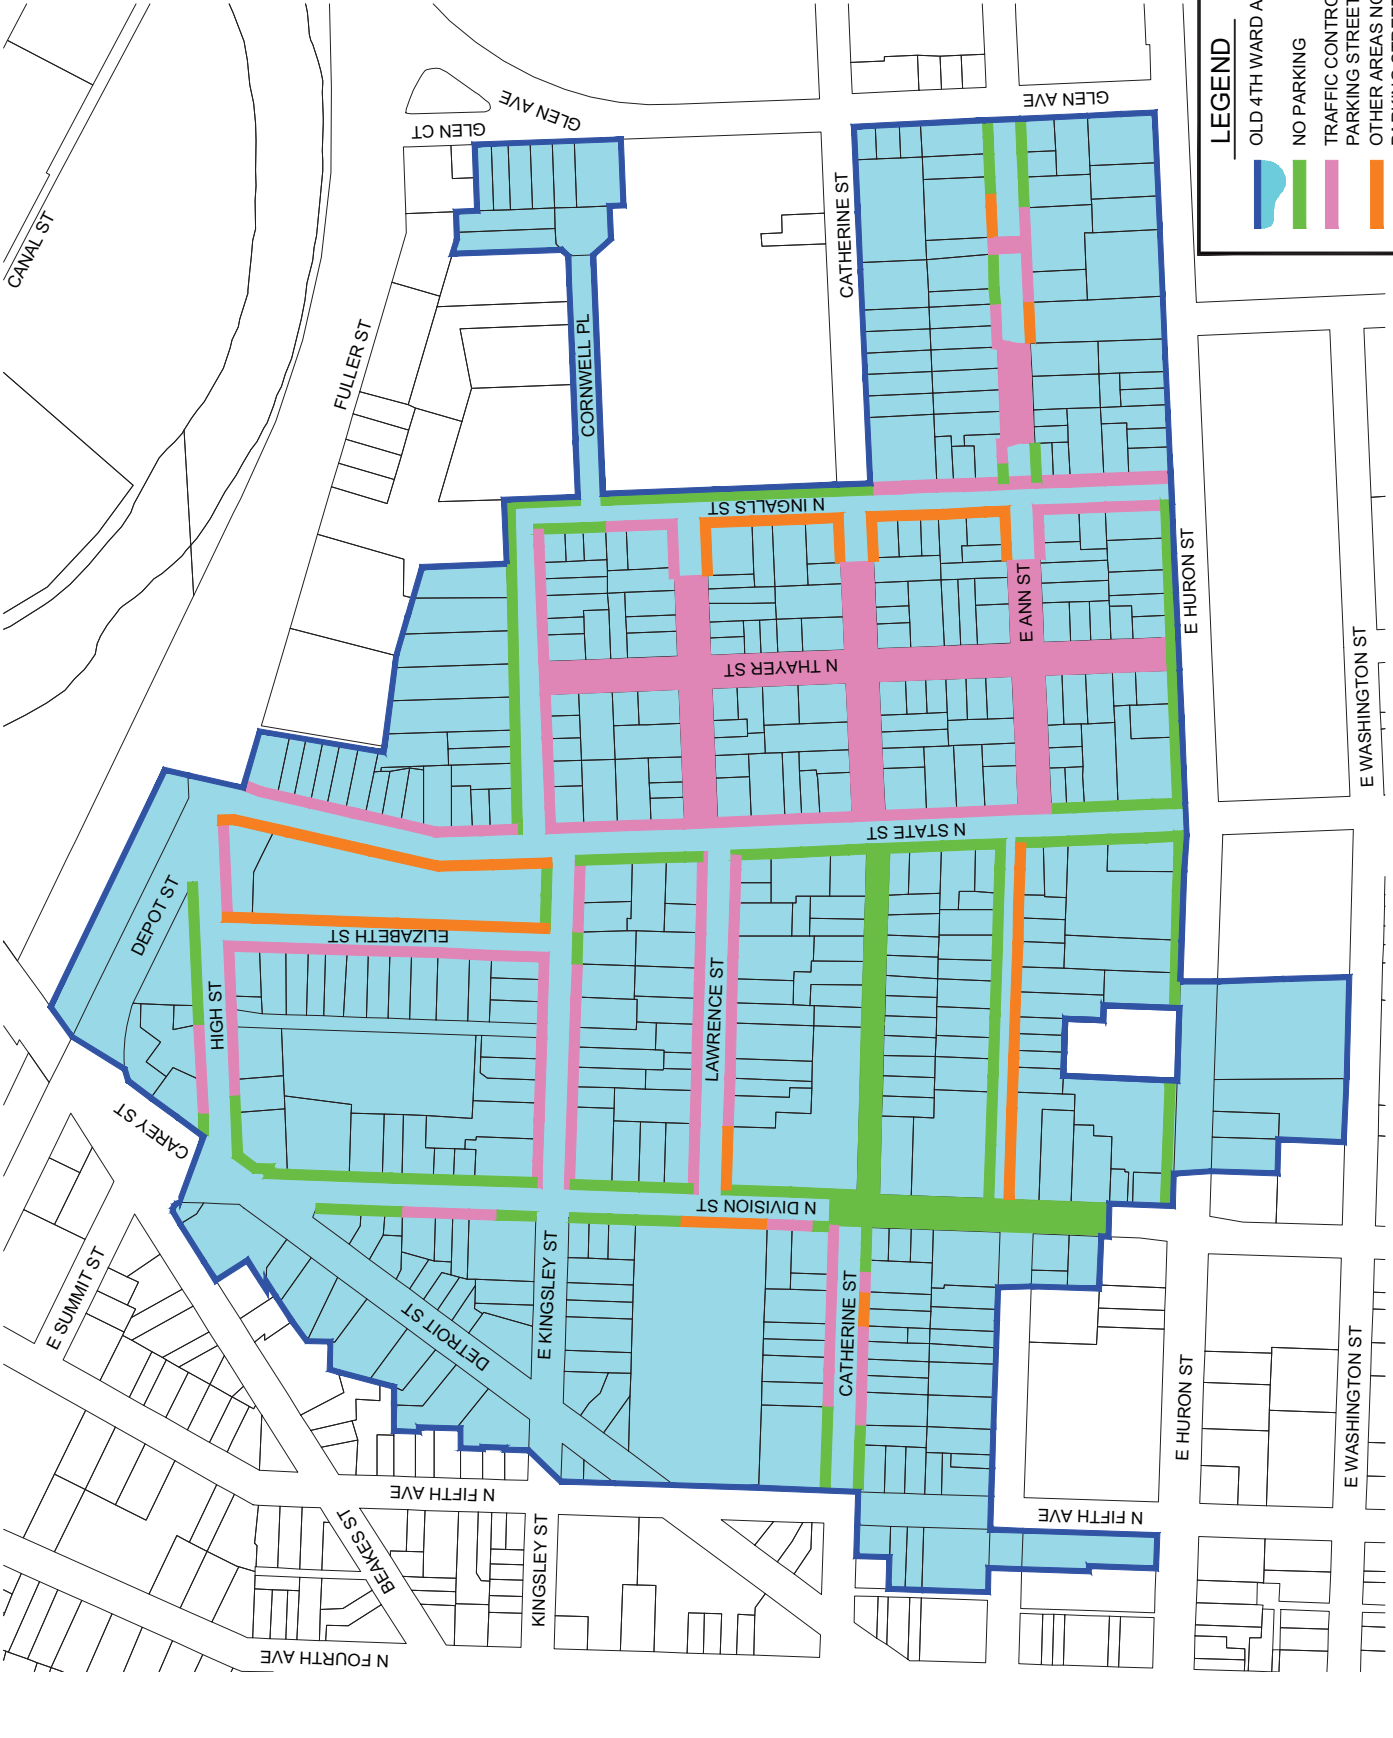

LEGEND

- OLD 4TH WARD ASSOCIATION AREA
- NO PARKING
- TRAFFIC CONTROL ORDER RPP
- PARKING STREETS
- OTHER AREAS NON-RPP PARKING
- PARKING STREETS

OLD FOURTH WARD RESIDENTIAL PARKING PERMIT (RPP) DISTRICT

SPROJECT MANAGEMENT/DRAWING/CAD/ENGINEER/REQUEST BY/SEAL/OLD FOURTH WARD RPP DISTRICT ICD MAP.DWG

DATE: 6-21-2010