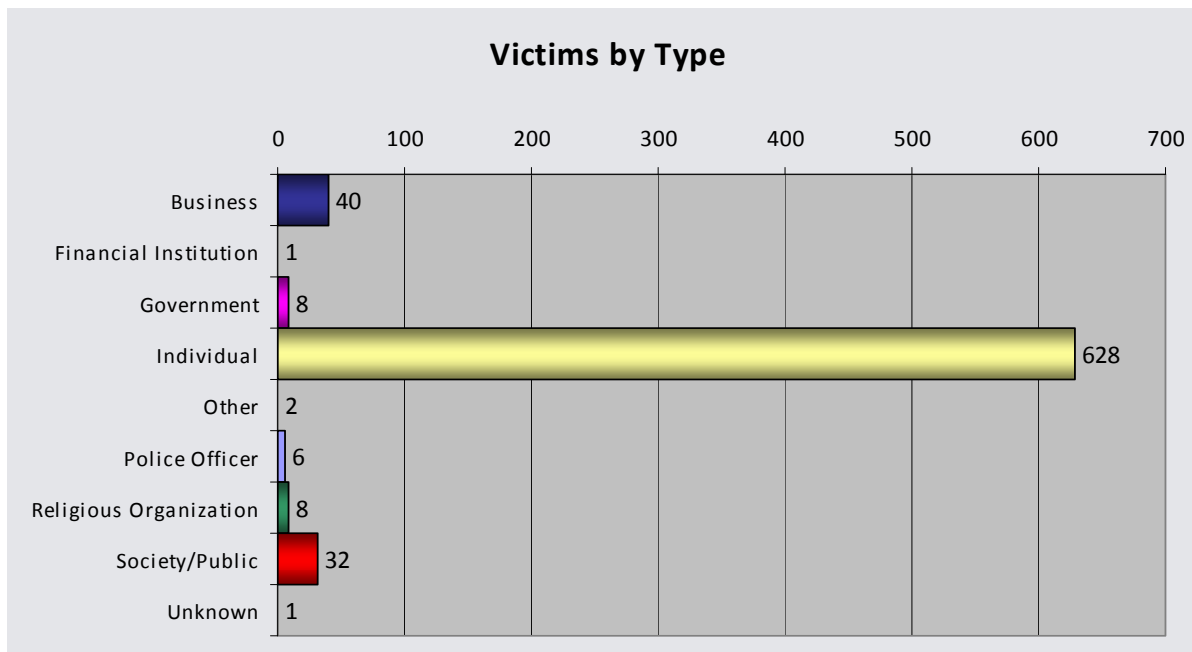

**Victim Information**

Hate crime incidents are identified on the motivation of the offender(s). Law enforcement investigations determine the objective facts to lead to a reasonable conclusion that the offender's actions were motivated by bias against a racial, religious, ethnic/national origin, mental/physical disability, or sexual-orientation group. Accurate data collection of hate crimes depends heavily on proper training of law enforcement to recognize such incidents and the cooperation and desire of communities/victims to report these incidents to law enforcement.

**Definition:** Hate Crime is a criminal offense committed against a person or property which is motivated in whole or in part, by the offender's bias against a race/national origin, religion, sexual-orientation, mental/physical disability or ethnicity.

Victim Type	# Victims
Business	40
Financial Institution	1
Government	8
Individual	628
Other	2
Police Officer	6
Religious Organization	8
Society/Public	32
Unknown	1
<b>Grand Total</b>	<b>726</b>

A total of 667 incidents of hate/bias crimes were reported to the Uniform Crime Reporting Program in 2008.

*According to the following statistics, you are more likely to become a victim of a hate crime if you are between the ages of 10 and 19.*

*Anti-black was the most targeted bias for the majority of the age groups. Age Groups 60-69 and 70-79 reported Anti-White being the most targeted.*