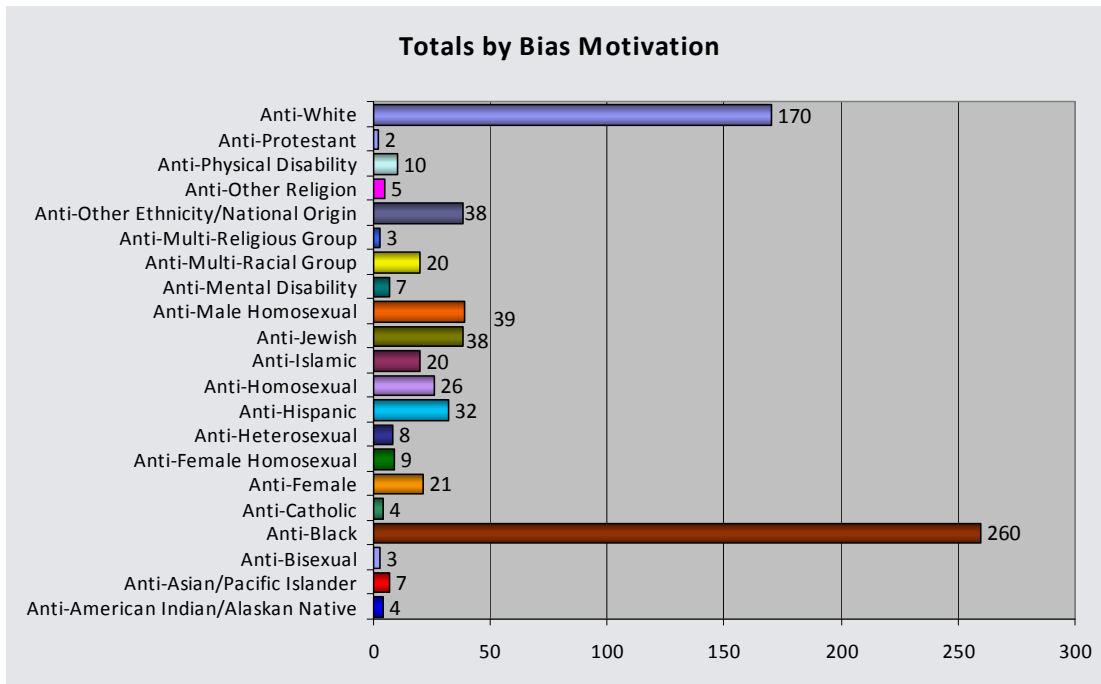

Victim Type - Individual or Police Officer	
Age Group	Total Victims
00 - 09	40
10 - 19	153
20 - 29	144
30 - 39	123
40 - 49	92
50 - 59	53
60 - 69	23
70 - 79	4
80 - 89	2
Grand Total	634

Totals by Bias Motivation	Total Victims
Anti-American Indian/Alaskan Native	4
Anti-Asian/Pacific Islander	7
Anti-Bisexual	3
Anti-Black	260
Anti-Catholic	4
Anti-Female	21
Anti-Female Homosexual	9
Anti-Heterosexual	8
Anti-Hispanic	32
Anti-Homosexual	26
Anti-Islamic	20
Anti-Jewish	38
Anti-Male Homosexual	39
Anti-Mental Disability	7
Anti-Multi-Racial Group	20
Anti-Multi-Religious Group	3
Anti-Other Ethnicity/National Origin	38
Anti-Other Religion	5
Anti-Physical Disability	10
Anti-Prottestant	2
Anti-White	170
Grand Totals	726