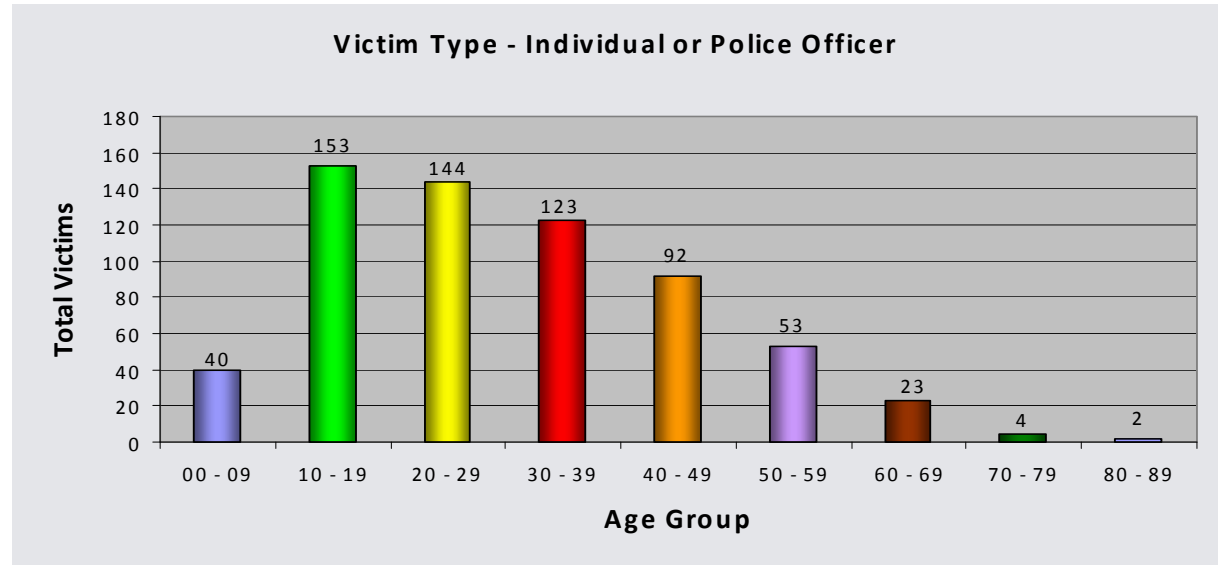

Victim Type - Individual or Police Officer	
Age Group	Total Victims
00 - 09	40
10 - 19	153
20 - 29	144
30 - 39	123
40 - 49	92
50 - 59	53
60 - 69	23
70 - 79	4
80 - 89	2
Grand Total	634

Totals by Bias Motivation	Total Victims
Anti-American Indian/Alaskan Native	4
Anti-Asian/Pacific Islander	7
Anti-Bisexual	3
Anti-Black	260
Anti-Catholic	4
Anti-Female	21
Anti-Female Homosexual	9
Anti-Heterosexual	8
Anti-Hispanic	32
Anti-Homosexual	26
Anti-Islamic	20
Anti-Jewish	38
Anti-Male Homosexual	39
Anti-Mental Disability	7
Anti-Multi-Racial Group	20
Anti-Multi-Religious Group	3
Anti-Other Ethnicity/National Origin	38
Anti-Other Religion	5
Anti-Physical Disability	10
Anti-Prottestant	2
Anti-White	170
Grand Totals	726