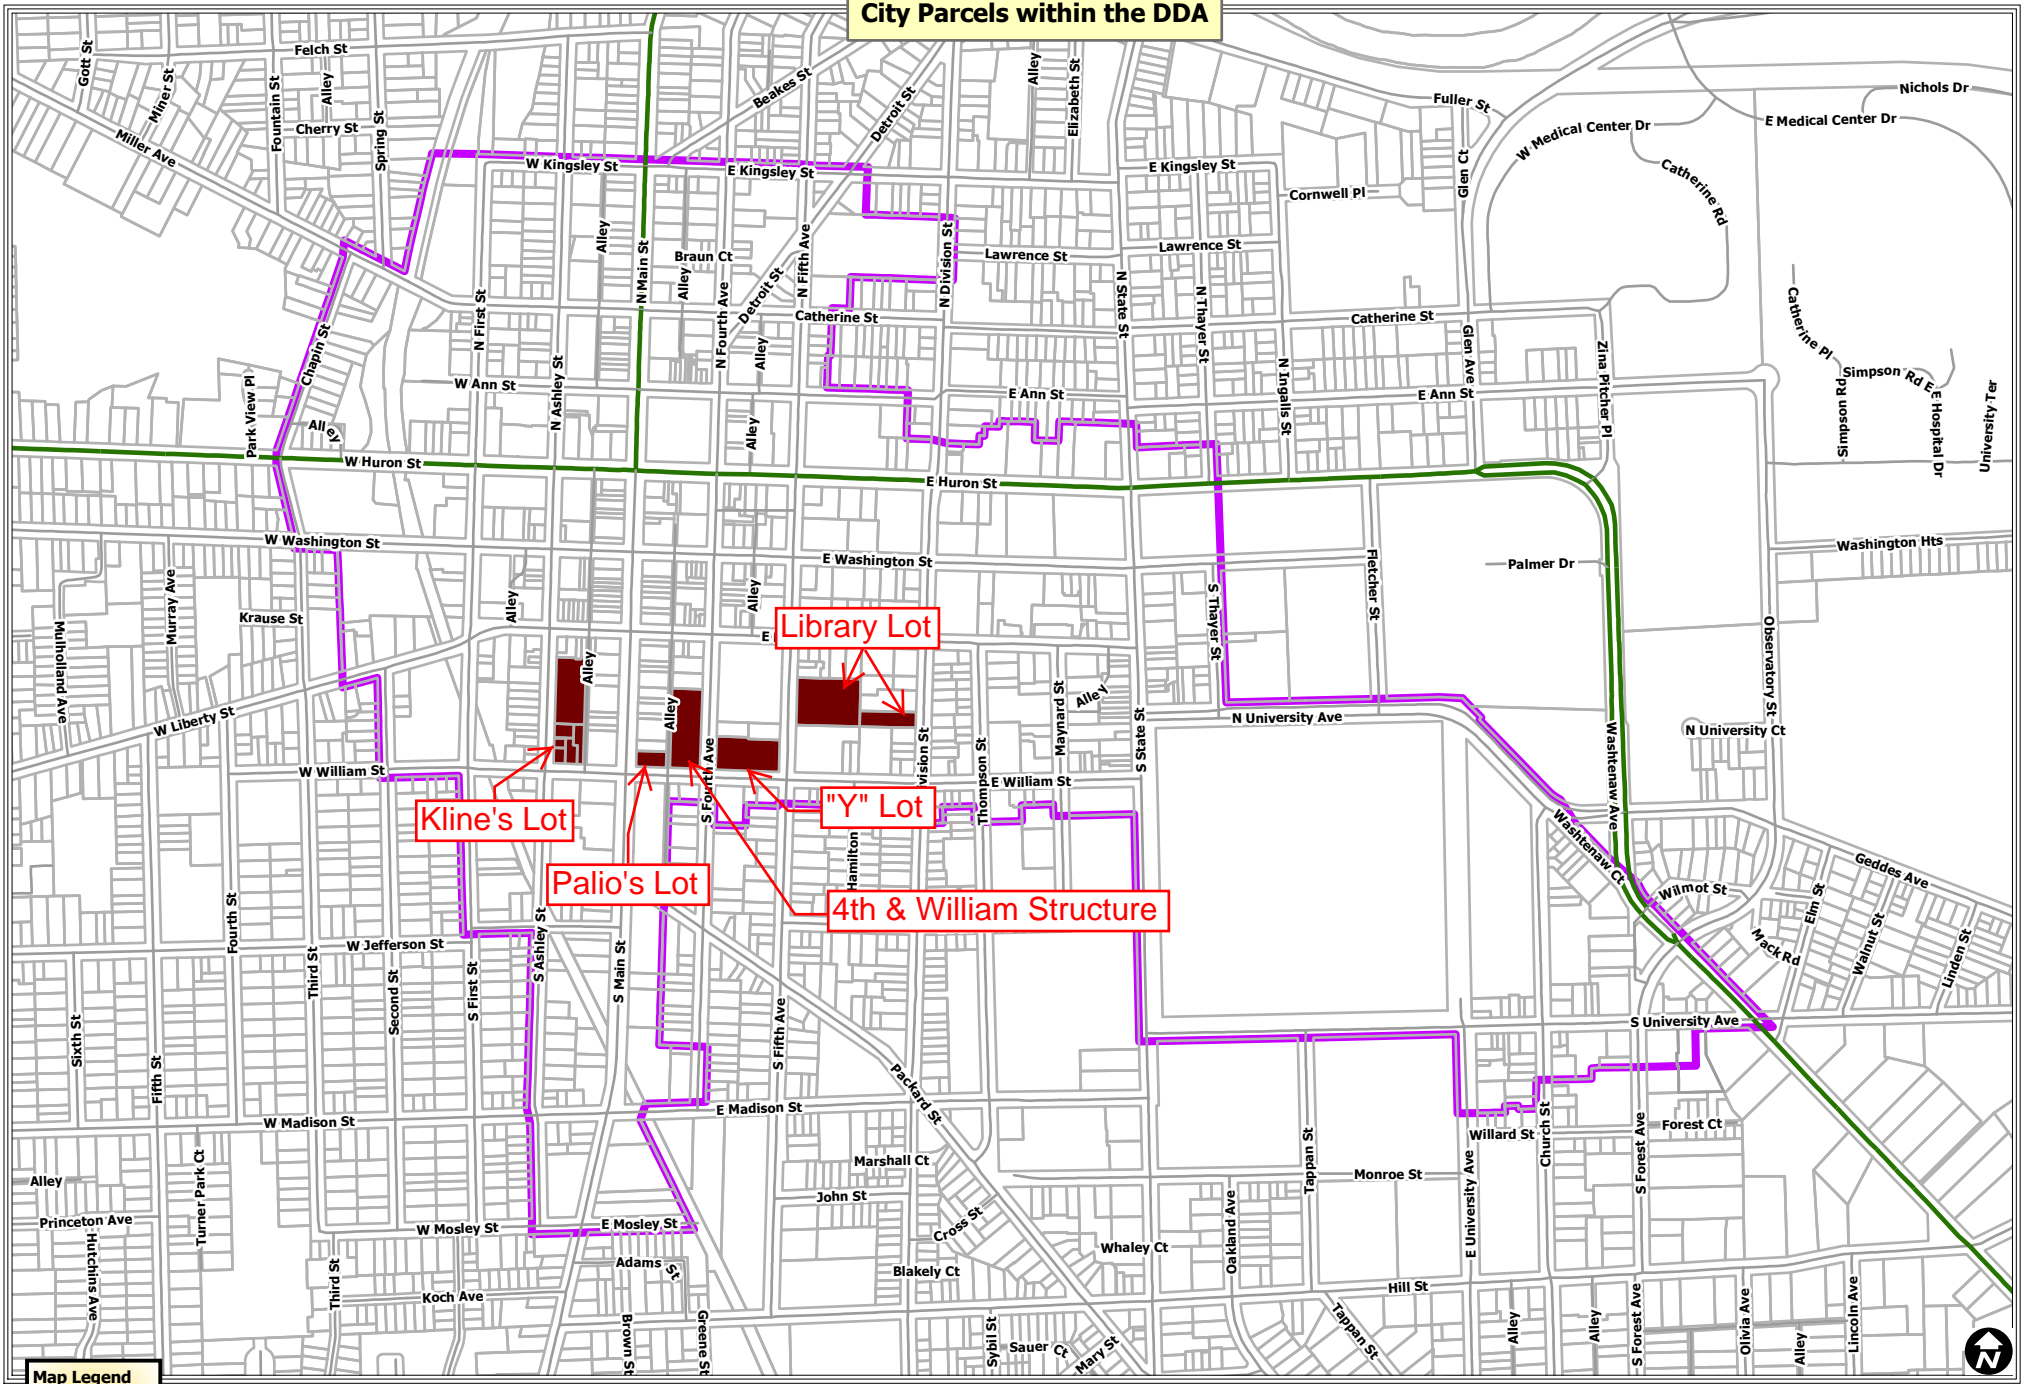

City Parcels within the DDA

Map Legend

- Parcel Property
- Zoned
- D1
- DDA Boundary

As Approved by Ann Arbor City Council on 4/4/11