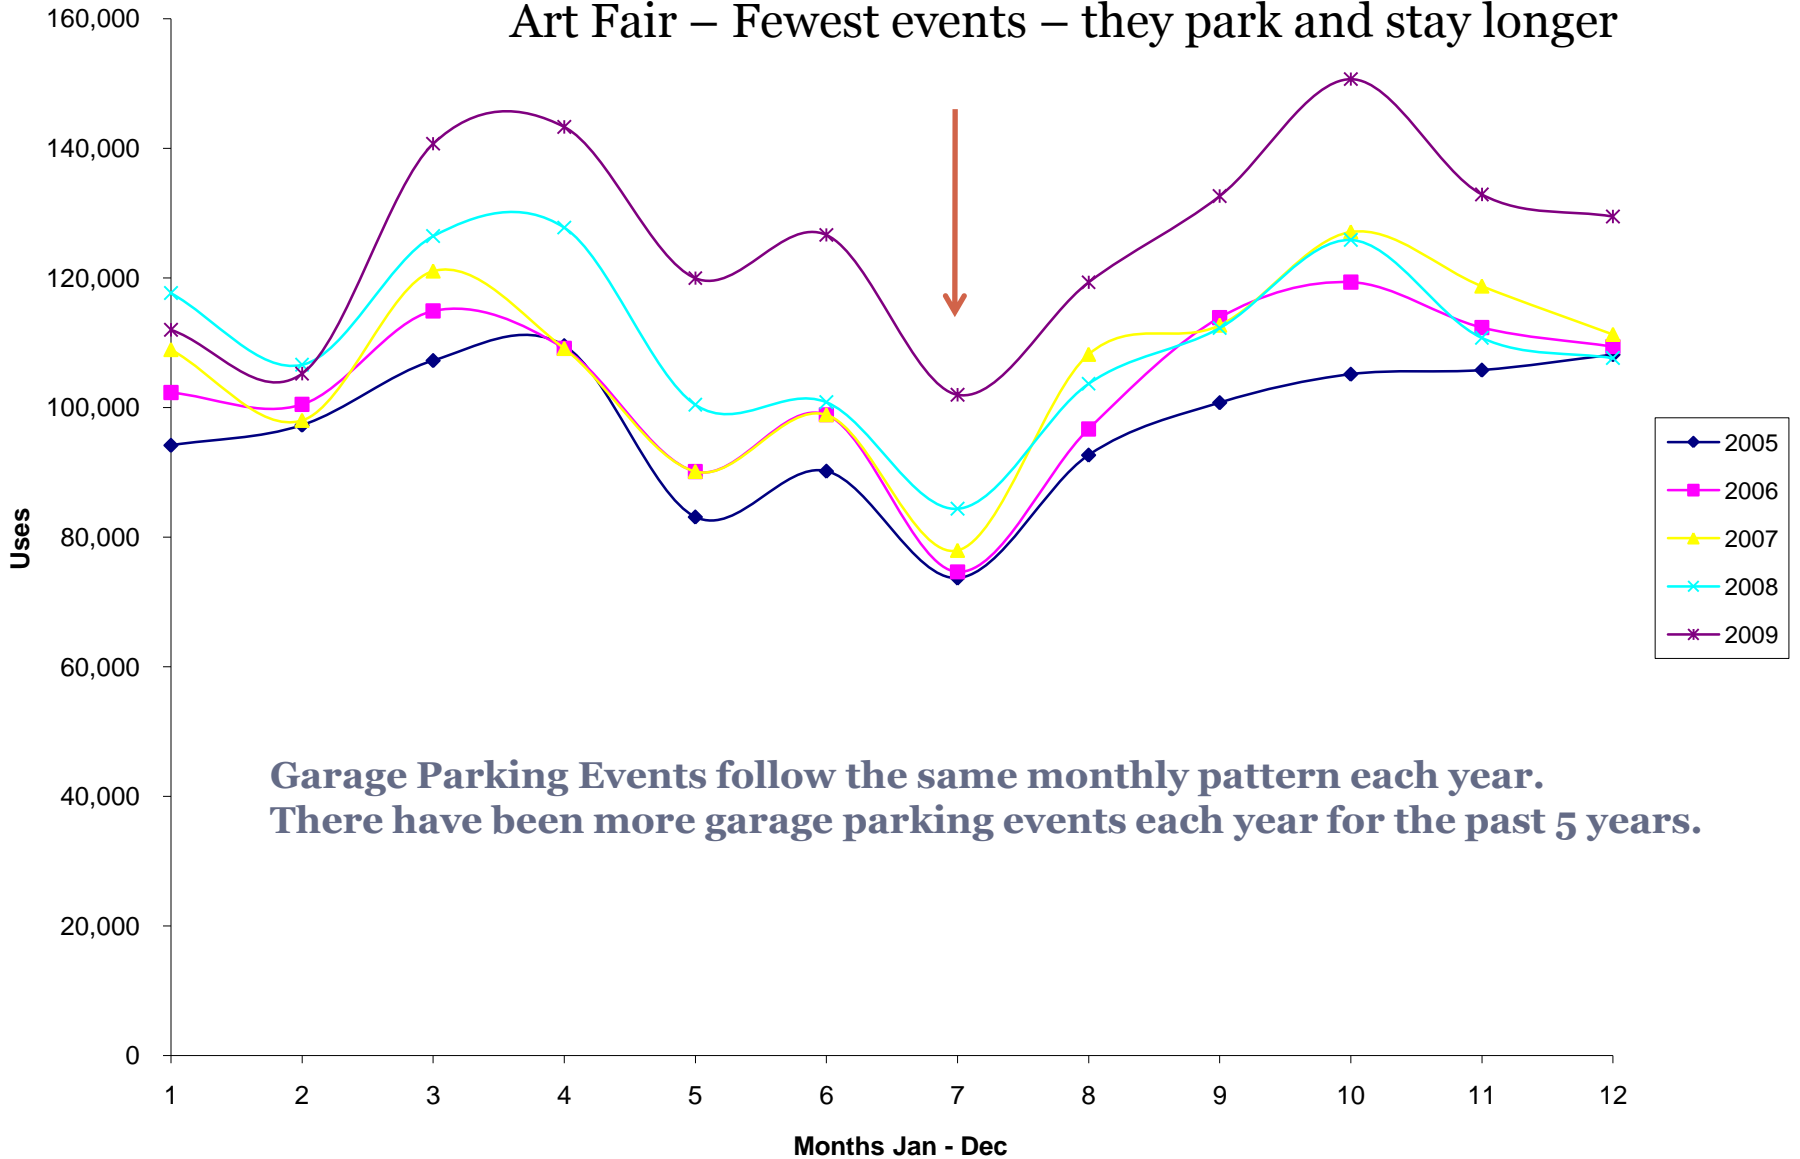

Garage Parking Events - by year

Art Fair – Fewest events – they park and stay longer

**Garage Parking Events follow the same monthly pattern each year.
There have been more garage parking events each year for the past 5 years.**