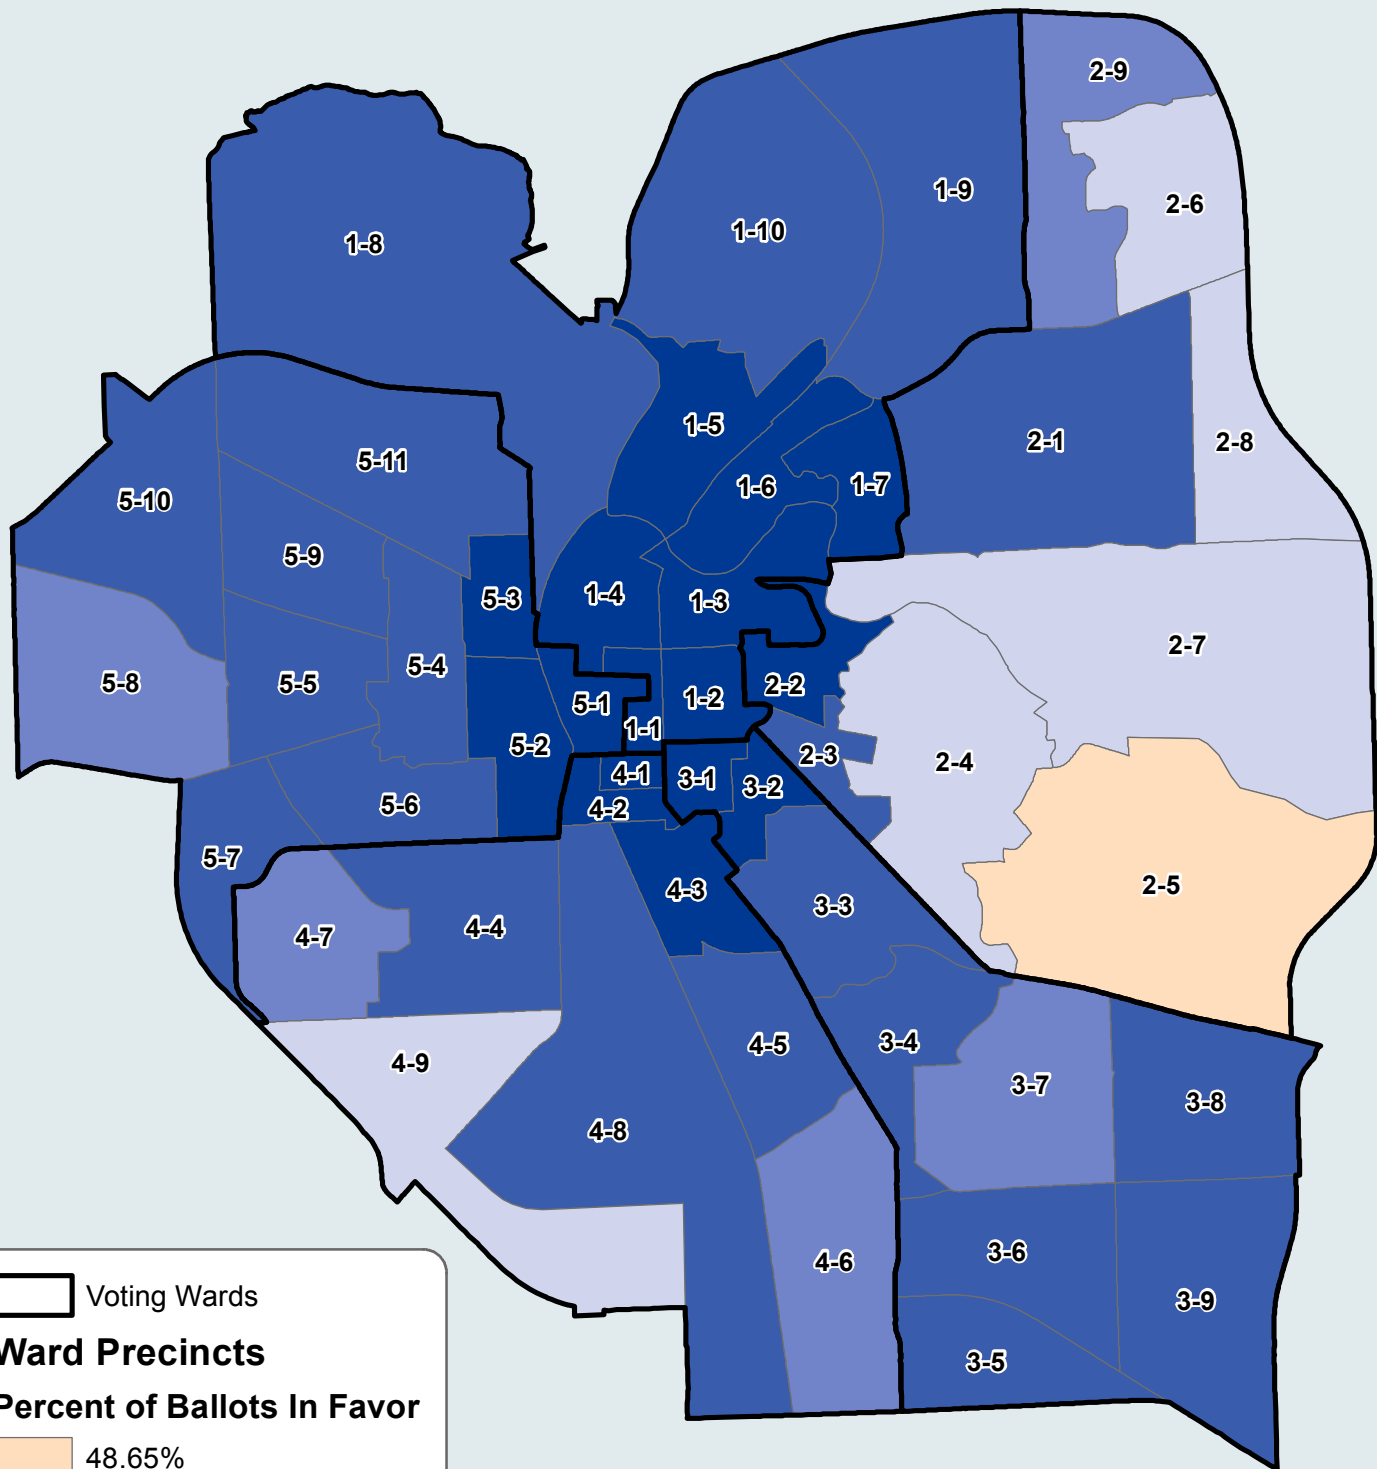

Statewide Ballot Proposal 3 - 25 by 25 Ann Arbor by Ward Precinct

 Voting Wards

Ward Precincts

Percent of Ballots In Favor

-  48.65%
-  50 - 54%
-  55 - 59%
-  60 - 69%
-  70 - 78.49%

Copyright 2012 City of Ann Arbor, Michigan

No part of this product shall be reproduced or transmitted in any form or by any means, electronic or mechanical, for any purposes, without prior written permission from the City of Ann Arbor. This map complies with National Map Accuracy Standards for mapping at 1 inch = 100 feet. The City of Ann Arbor and its mapping contractors assume no legal responsibility for the content and/or inappropriate use of information represented on this map.