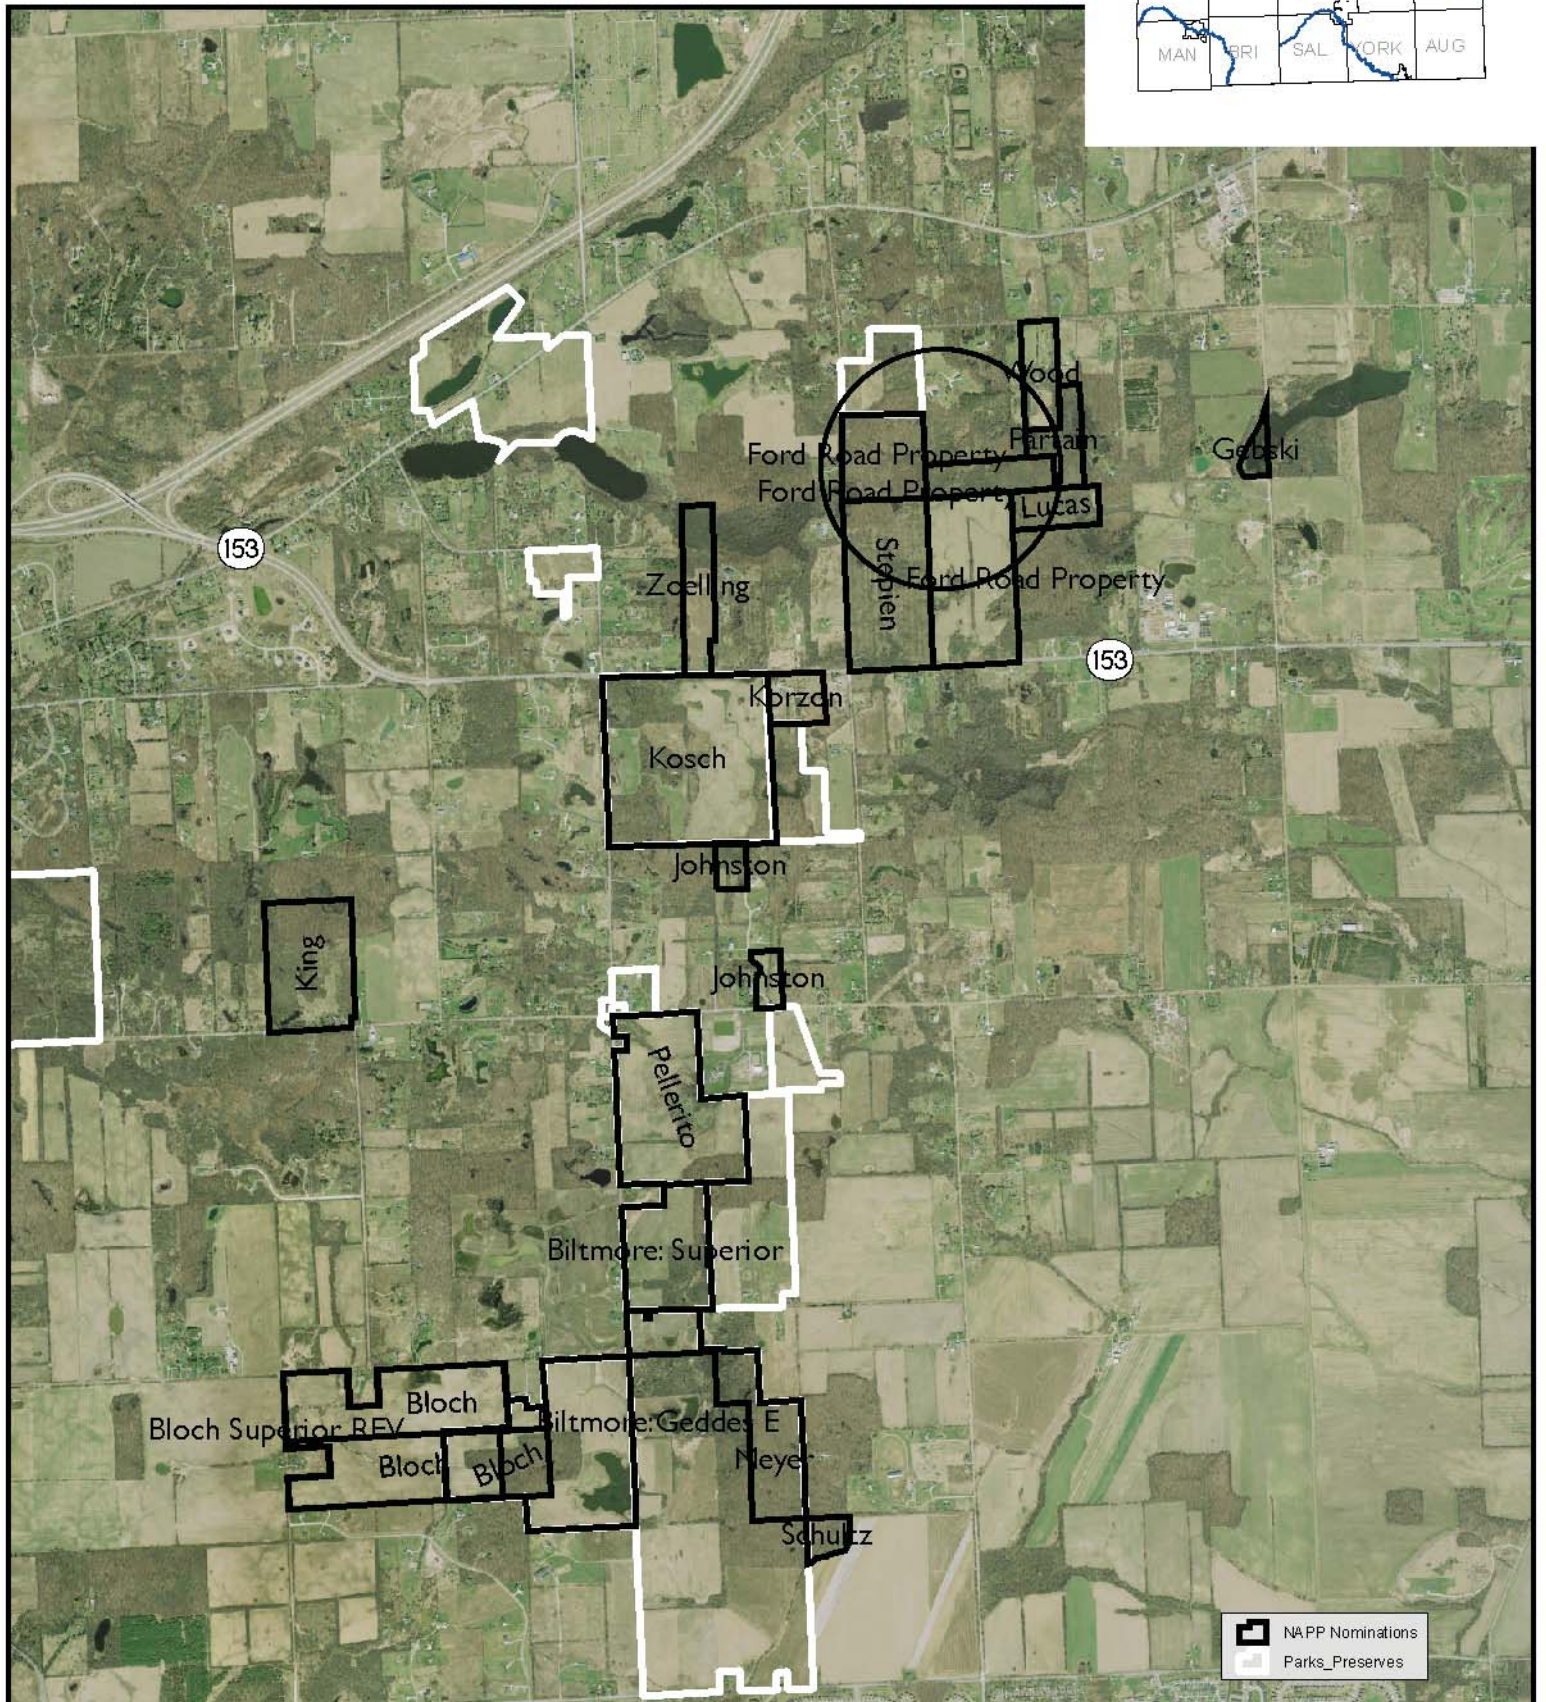

NAPP Round 12: Local Area

Ford Road Property
 Superior Township
 65 +/- acres under consideration

Washtenaw County
 Locator Map

- NAPP Nominations
- County Lakes
- Rivers
- County Streams
- Public Parks, Preserves, etc.
- Conservation Lands
- City/Village

NAPP Round 12: Aerial & Soils

Ford Road Property
 Superior Township
 65 +/- acres under consideration

Washtenaw County
 Locator Map

NAPP Round 12: Local Area Aerial

Ford Road Property

Superior Township

65 +/- acres under consideration

Washtenaw County
Locator Map

NAPP Round 12: Topography

Ford Road Property
Superior Township
65 +/- acres under consideration

Washtenaw County
Locator Map