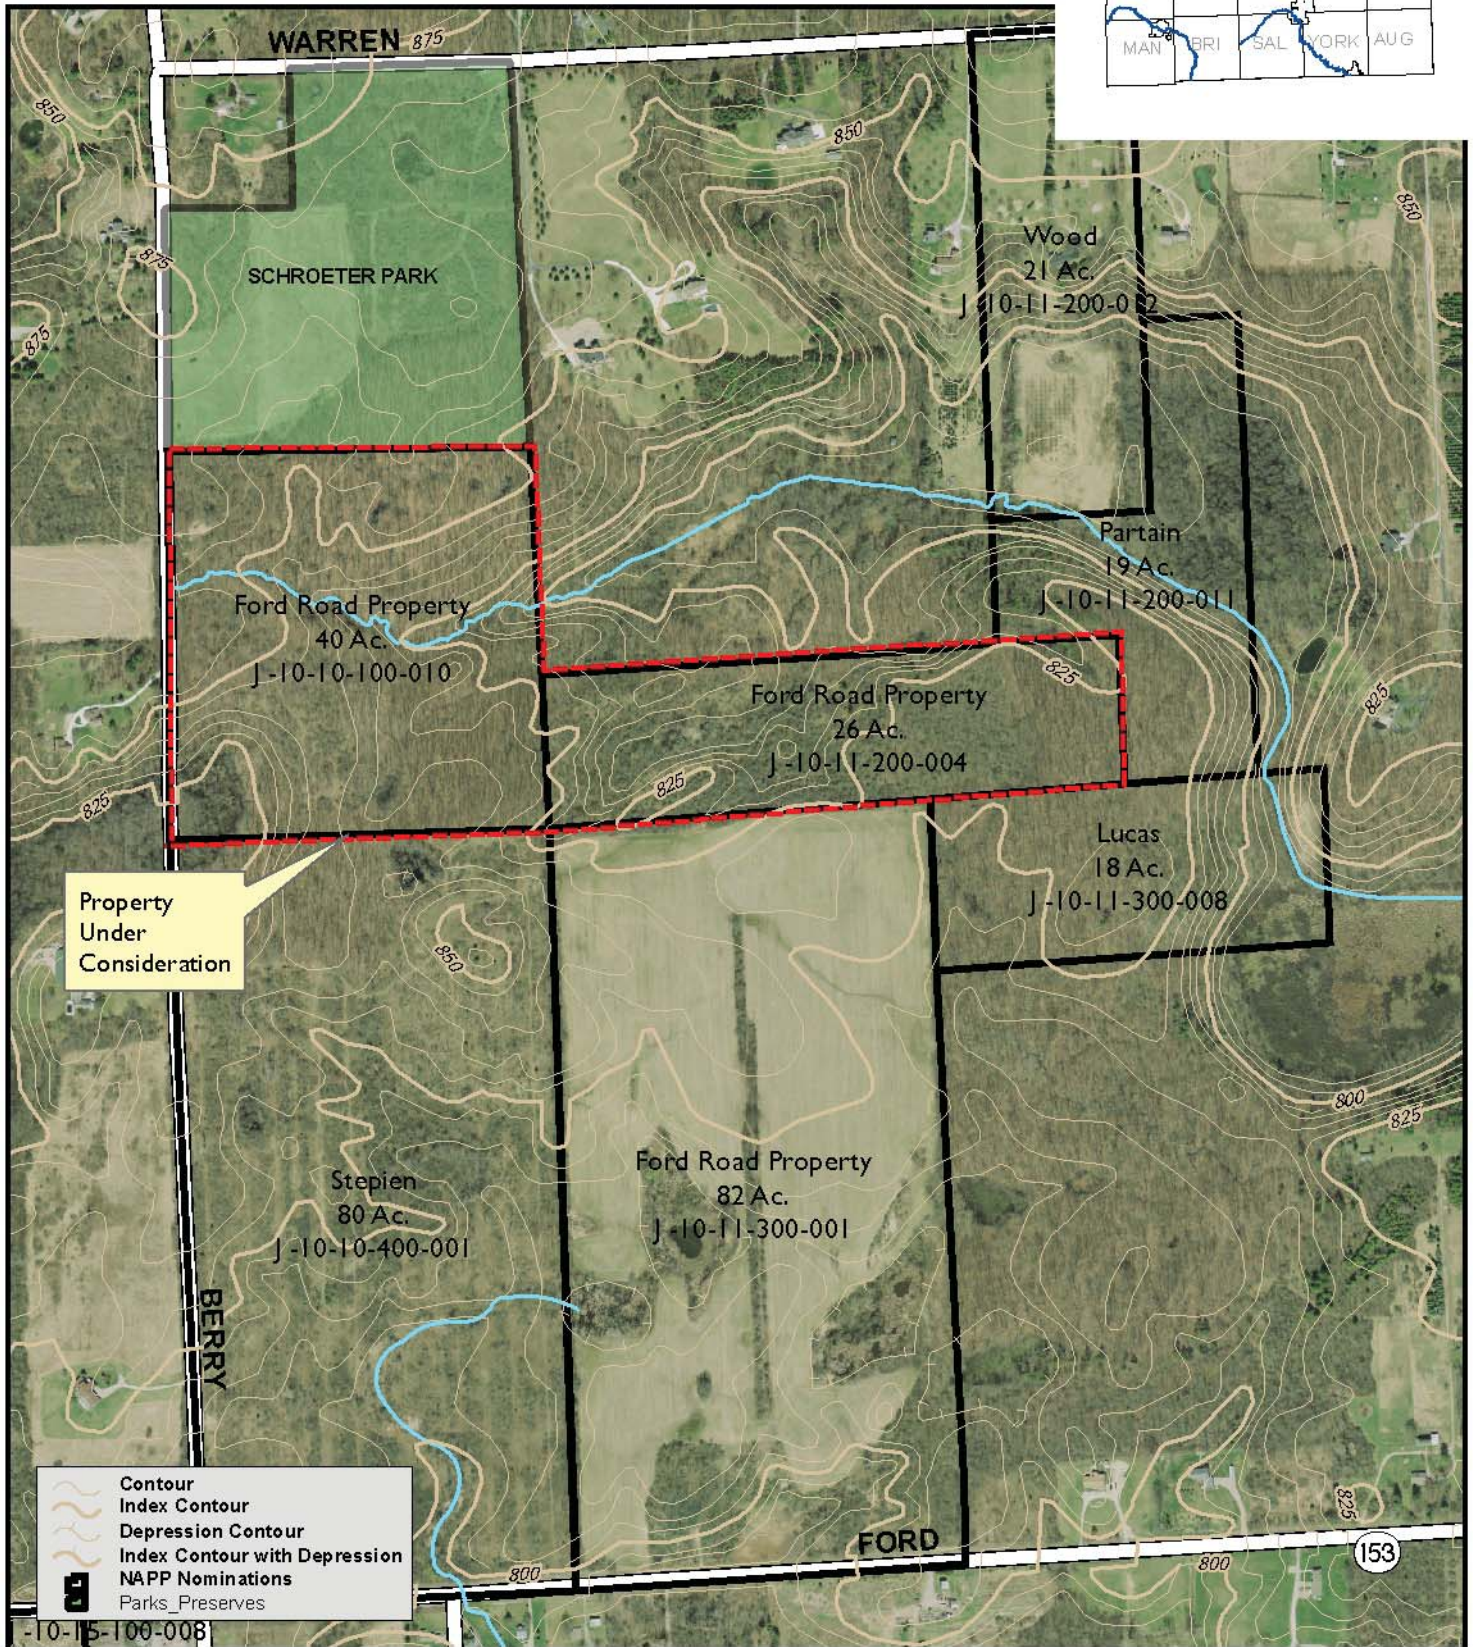

NAPP Round 12: Local Area

Ford Road Property
 Superior Township
 65 +/- acres under consideration

Washtenaw County
 Locator Map

- NAPP Nominations
- County Lakes
- Rivers
- County Streams
- Public Parks, Preserves, etc.
- Conservation Lands
- City/Village

NAPP Round 12: Aerial & Soils

Ford Road Property
 Superior Township
 65 +/- acres under consideration

Washtenaw County
 Locator Map

NAPP Round 12: Local Area Aerial

Ford Road Property

Superior Township

65 +/- acres under consideration

Washtenaw County
Locator Map

NAPP Round 12: Topography

Ford Road Property
Superior Township
65 +/- acres under consideration

Washtenaw County
Locator Map