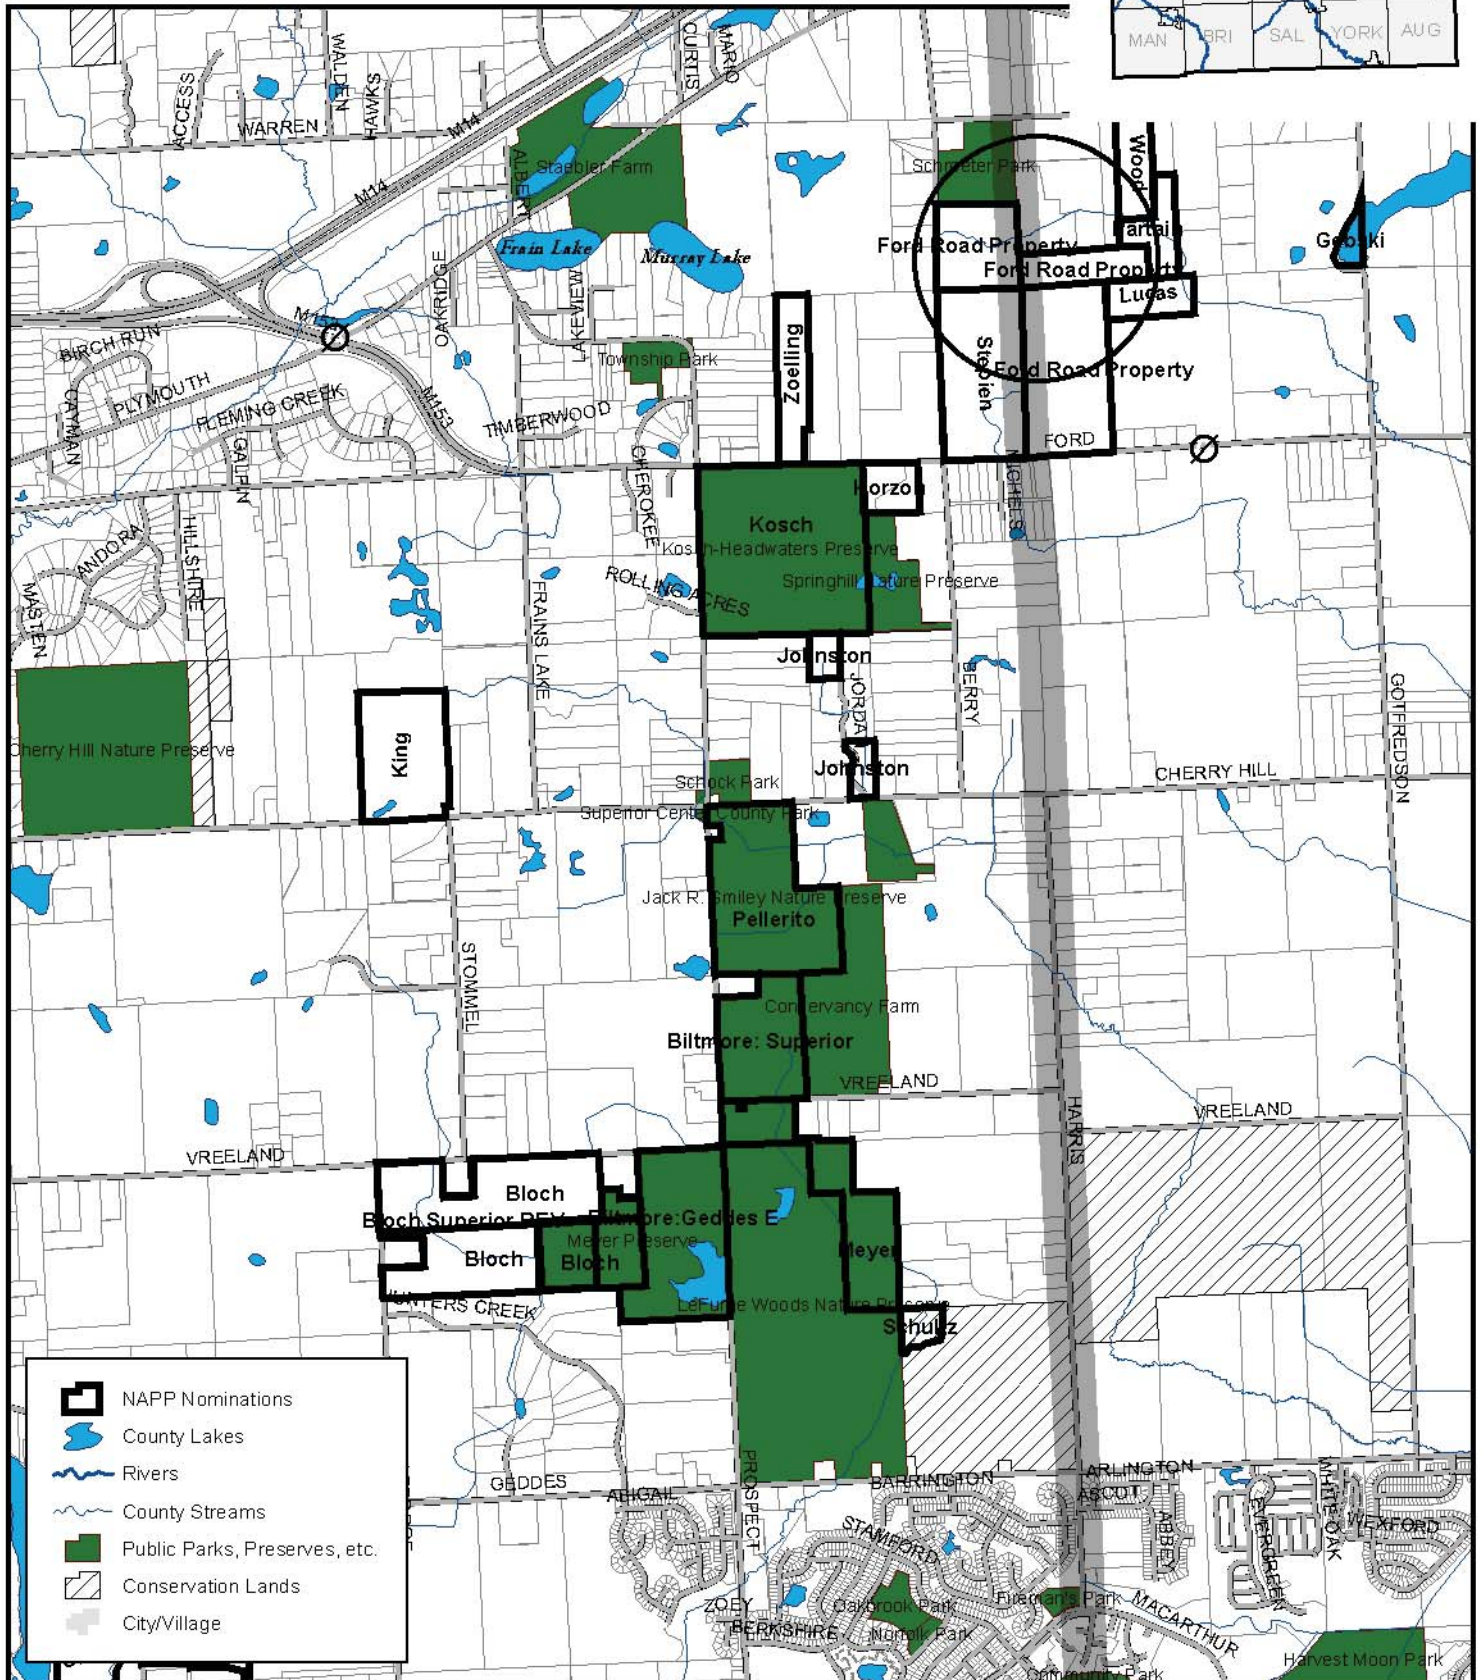

NAPP Round 12: Local Area

Ford Road Property
 Superior Township
 65 +/- acres under consideration

Washtenaw County
 Locator Map

- NAPP Nominations
- County Lakes
- Rivers
- County Streams
- Public Parks, Preserves, etc.
- Conservation Lands
- City/Village

NAPP Round 12: Aerial & Soils

Ford Road Property
 Superior Township
 65 +/- acres under consideration

Washtenaw County
 Locator Map

NAPP Round 12: Local Area Aerial

Ford Road Property

Superior Township

65 +/- acres under consideration

Washtenaw County
Locator Map

NAPP Round 12: Topography

Ford Road Property
Superior Township
65 +/- acres under consideration

Washtenaw County
Locator Map