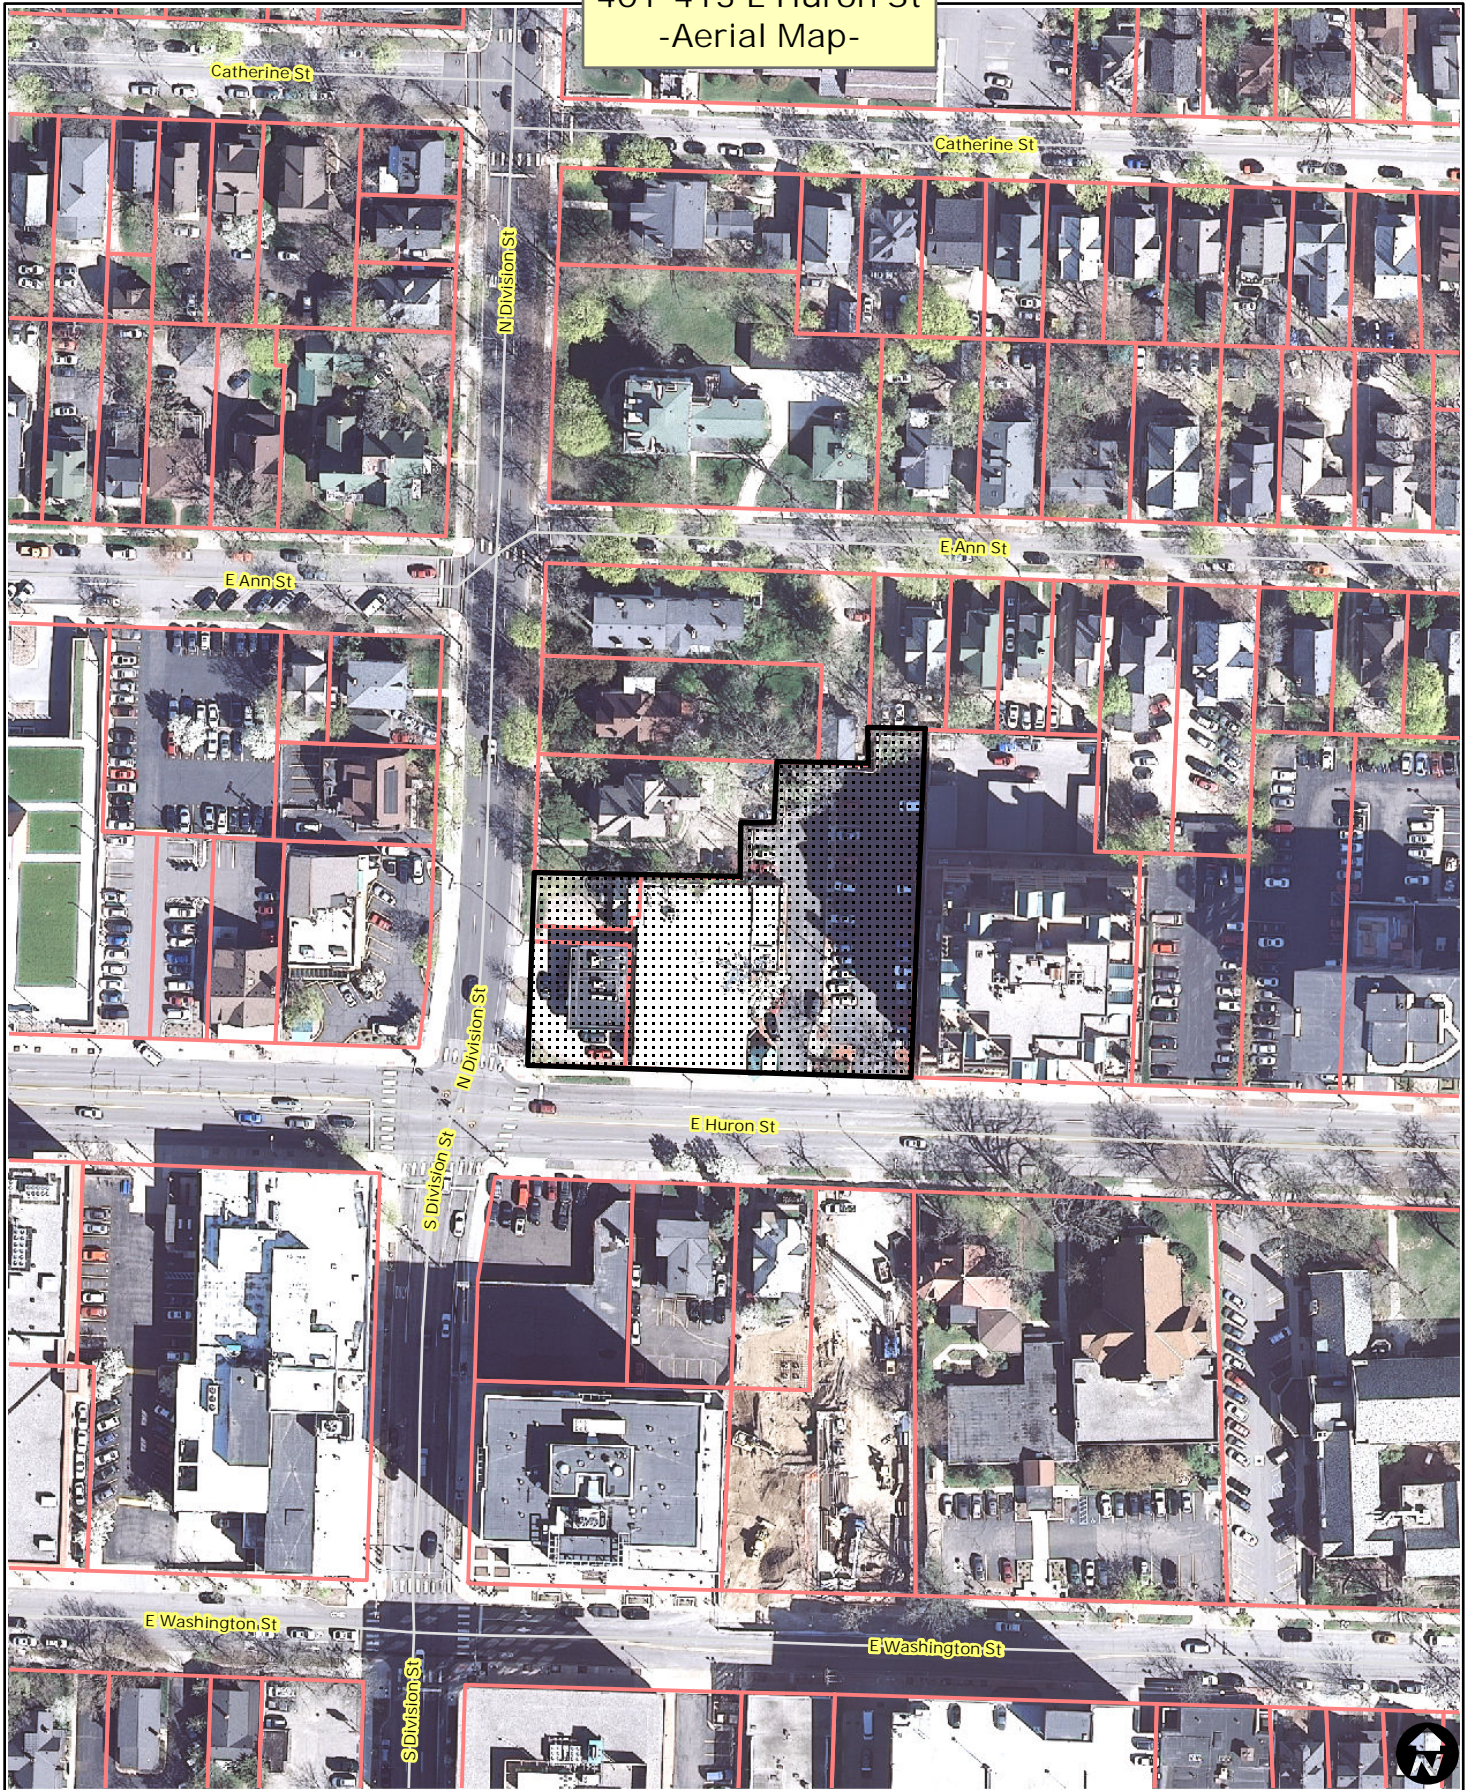

401-413 E Huron St
-Aerial Map-

- Railroads
- Parcel Property