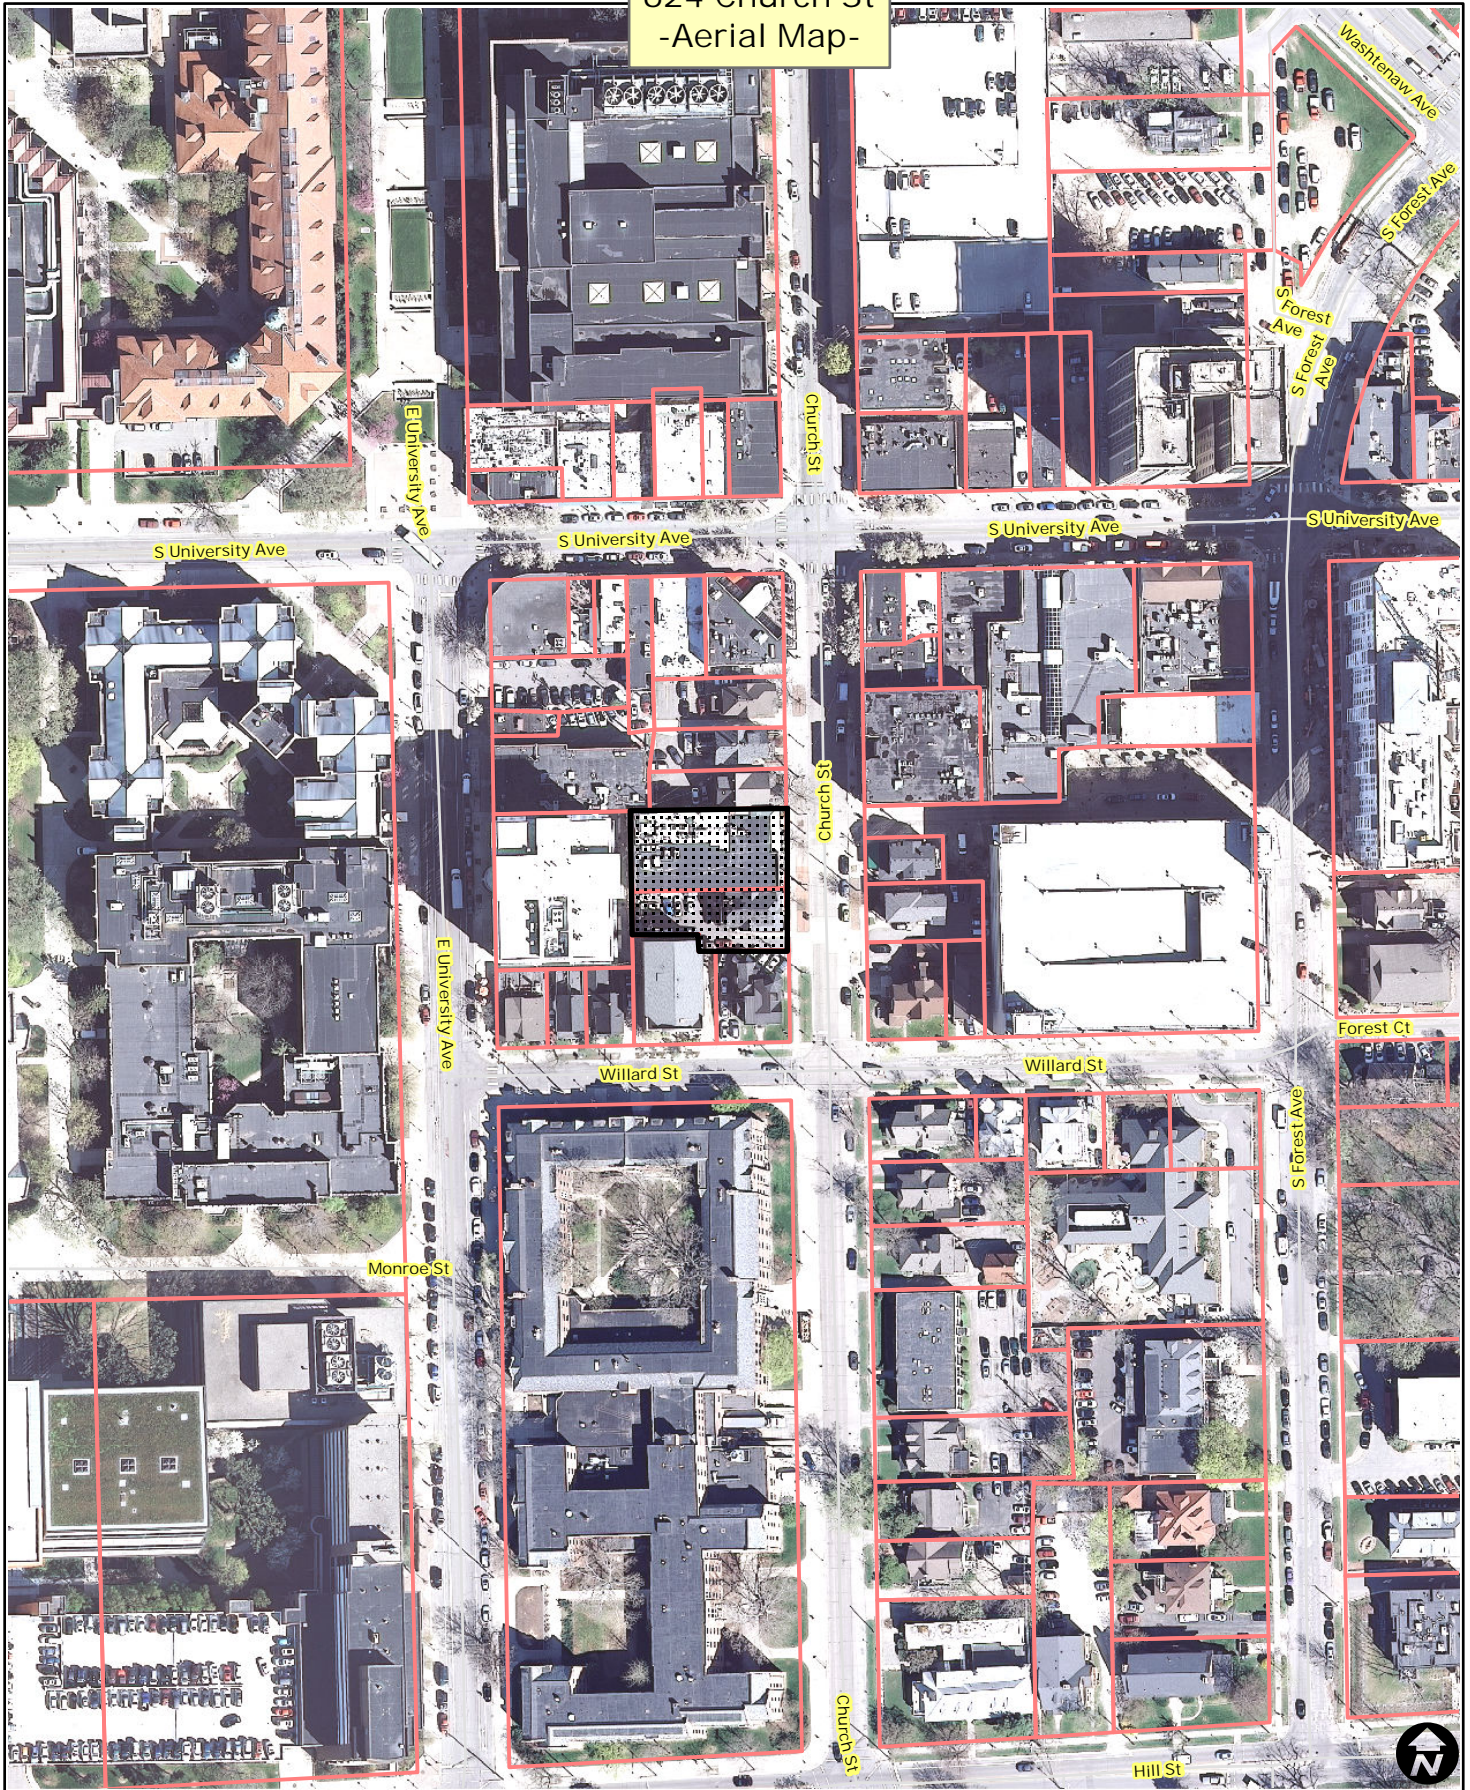

624 Church St
-Aerial Map-

- Railroads
- Parcel Property