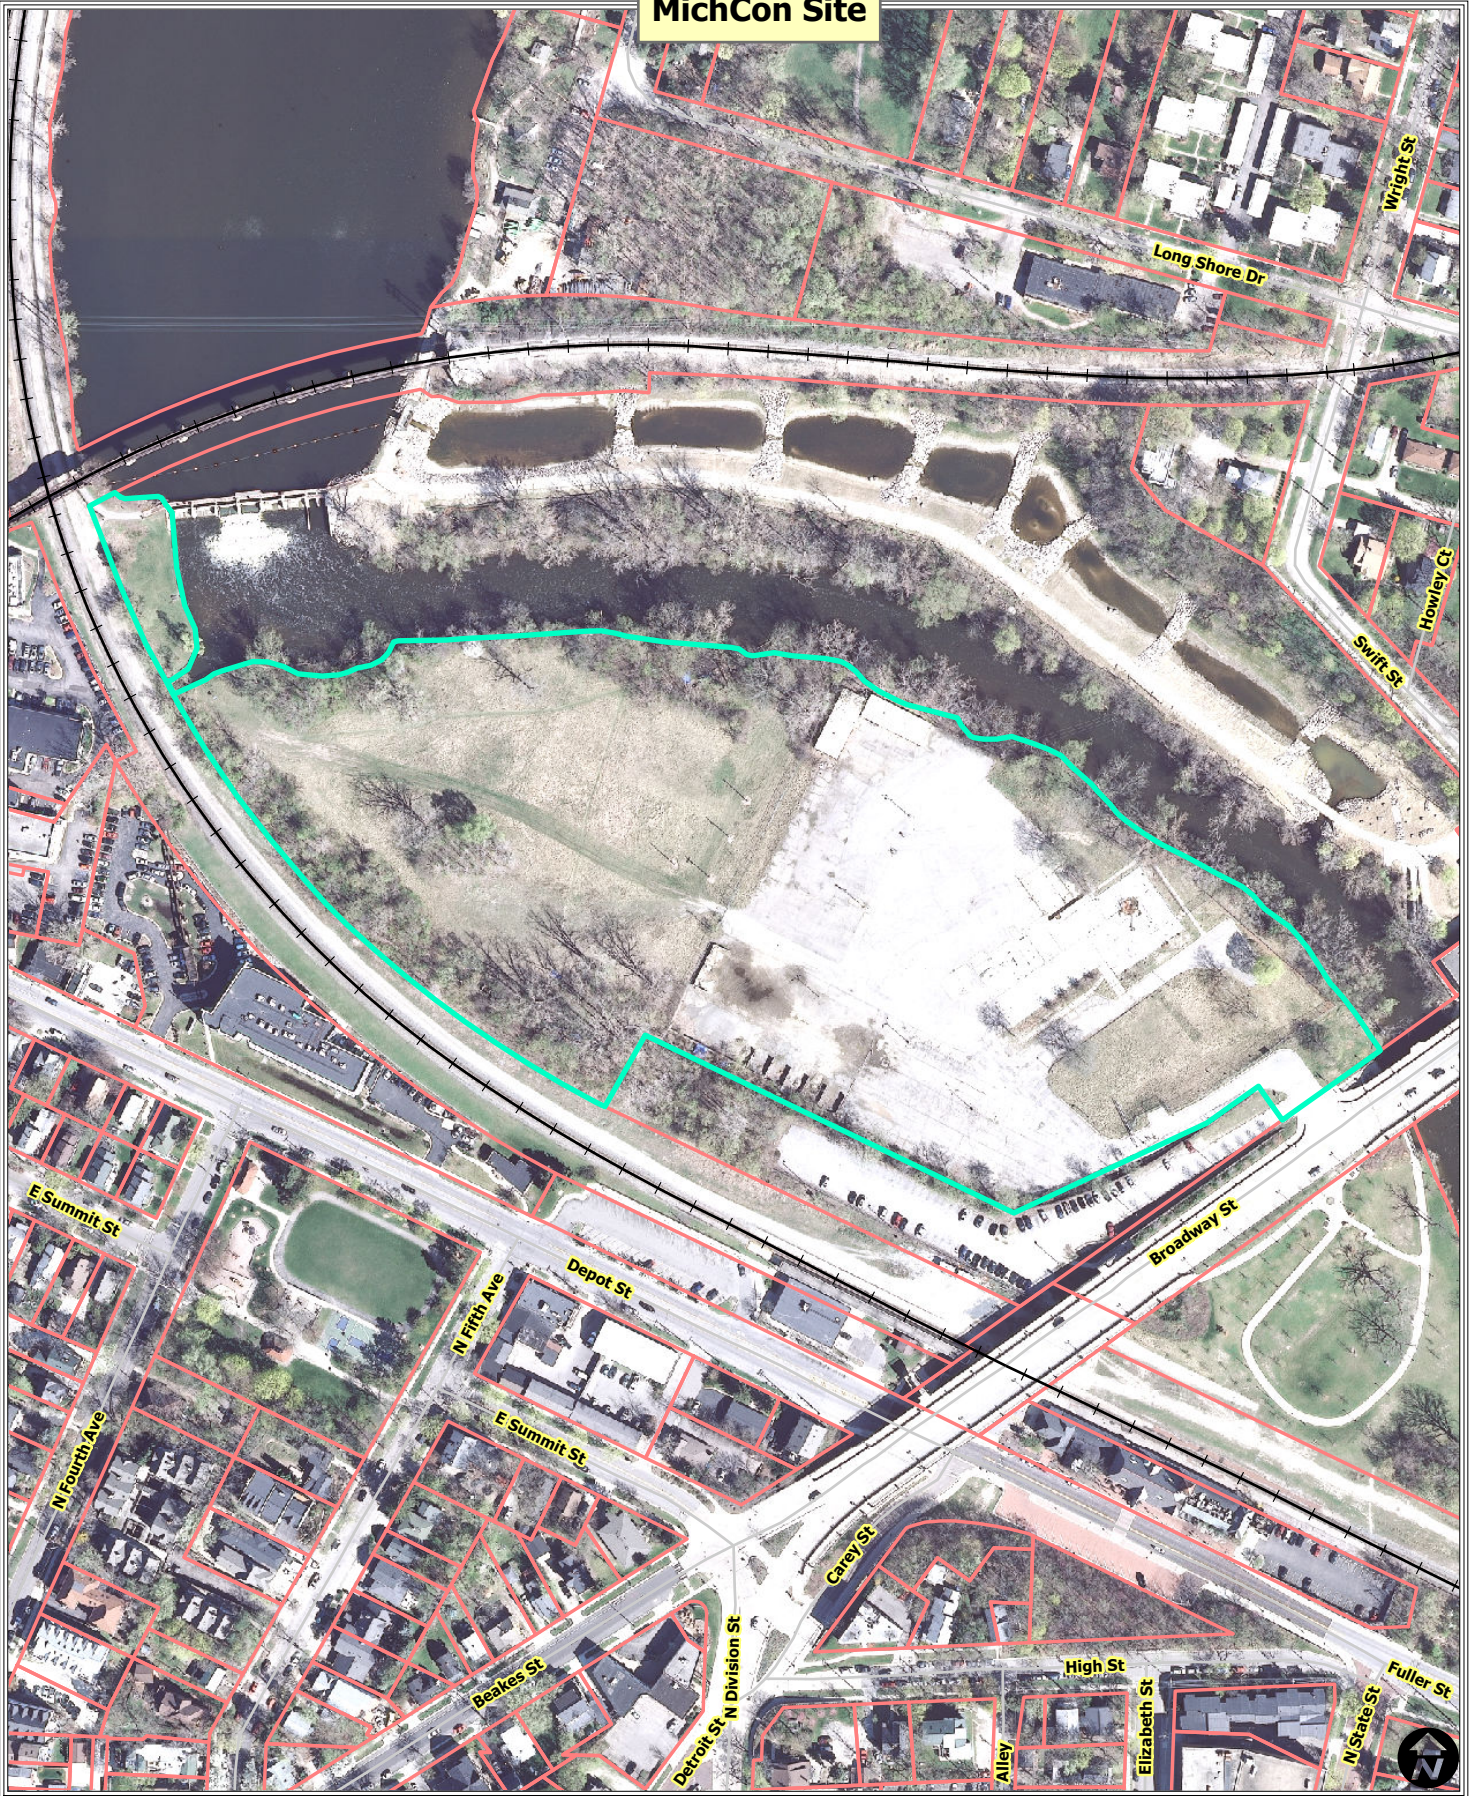

MichCon Site

- Railroads
- Parcel Property

City of Ann Arbor Map Disclaimer:

Map Created: 1/8/2013