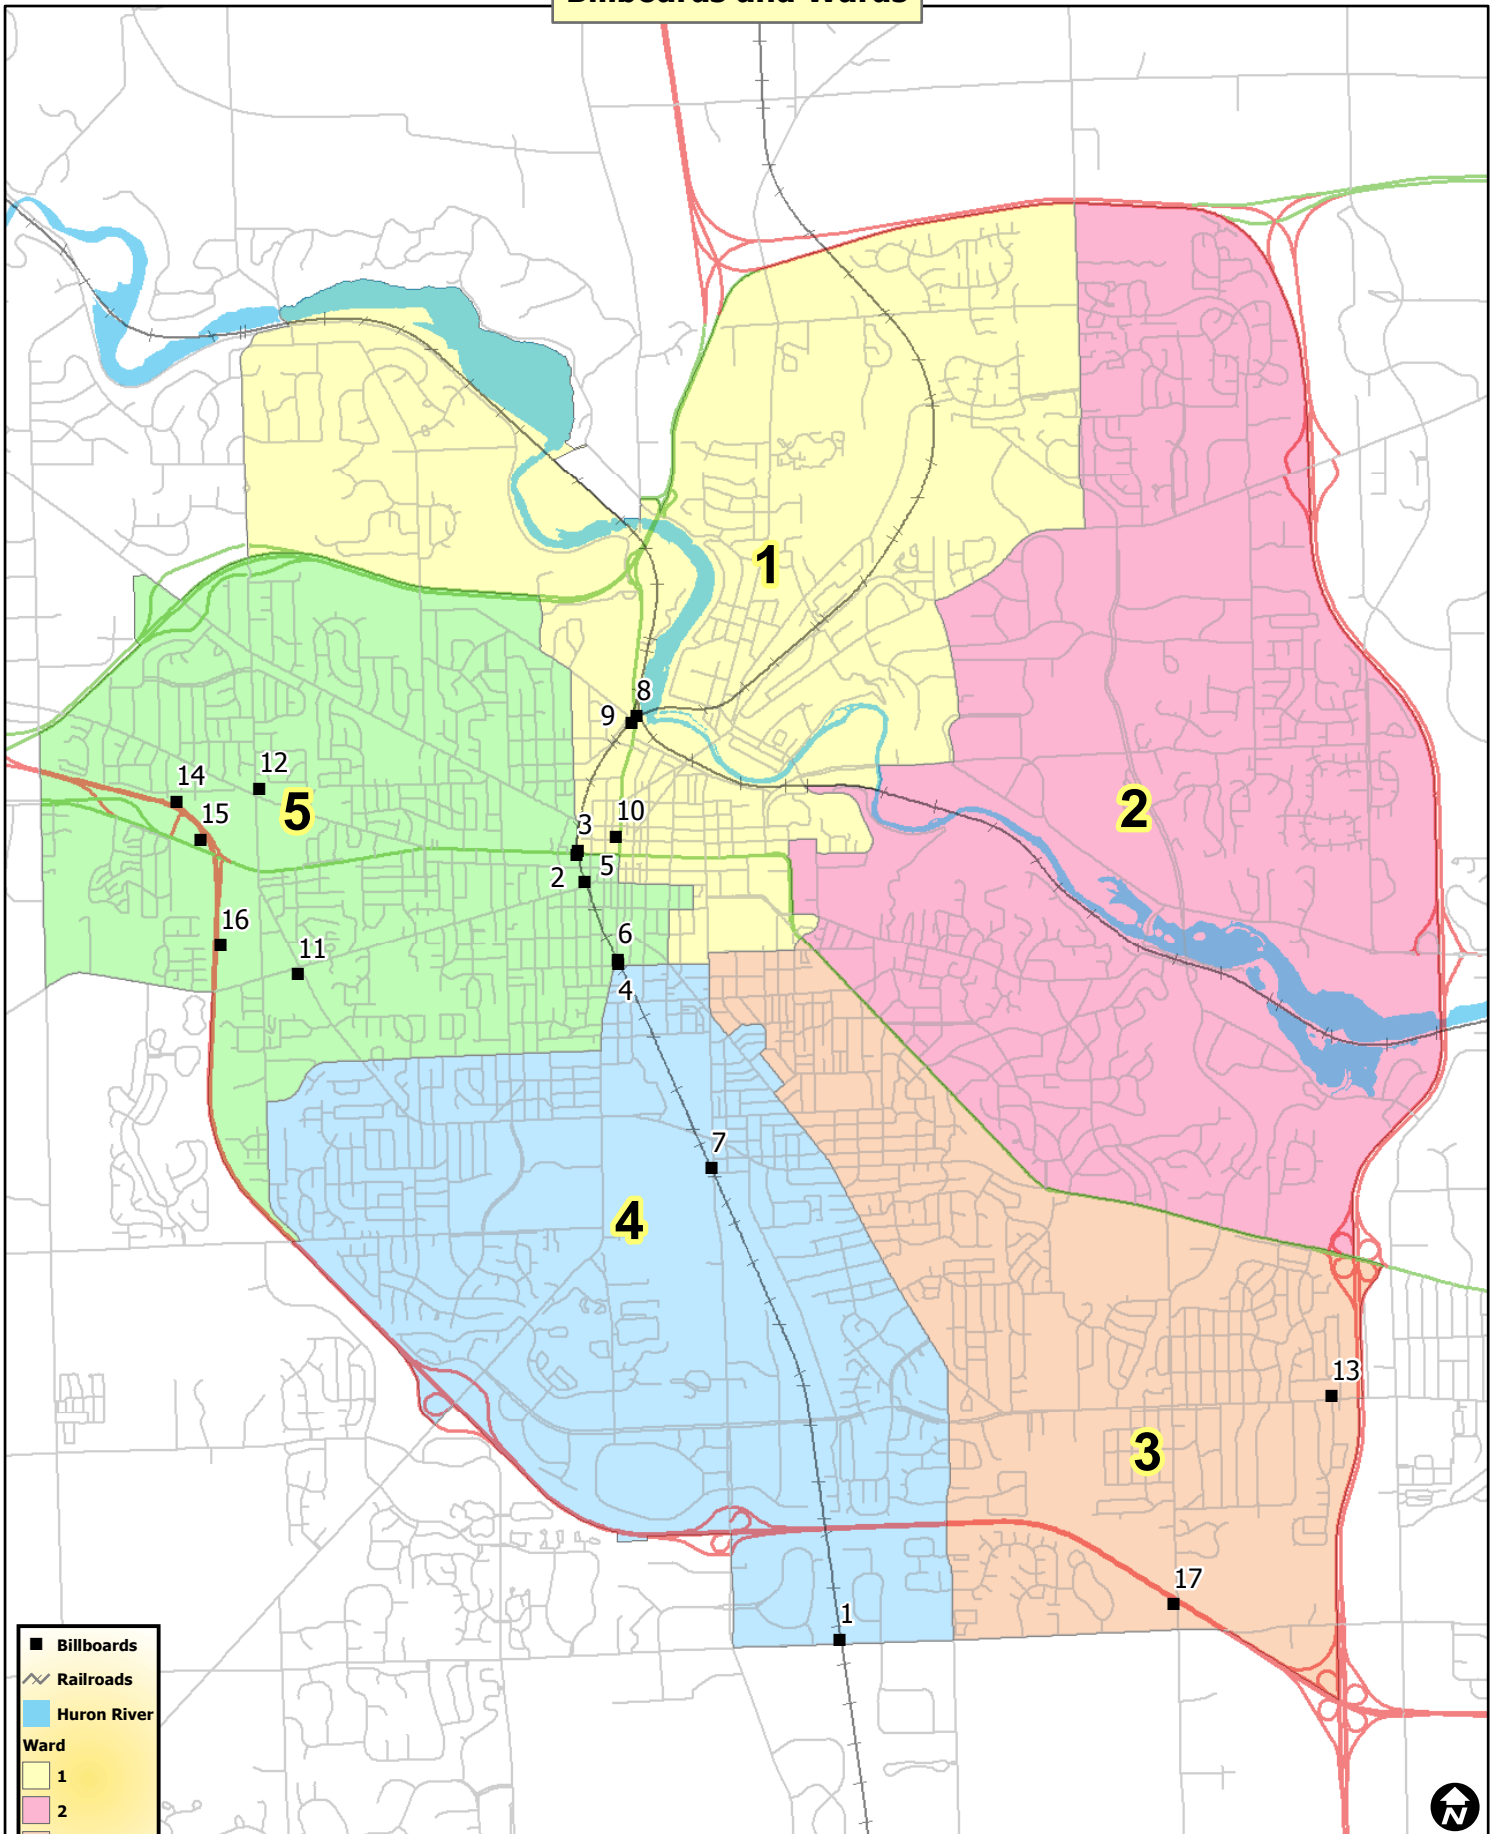

Billboards and Wards

- Billboards
- ⚡ Railroads
- 🌊 Huron River
- **Ward**
- 1
- 2
- 3
- 4
- 5

City of Ann Arbor Map Disclaimer:

Map Created: 5/7/2013