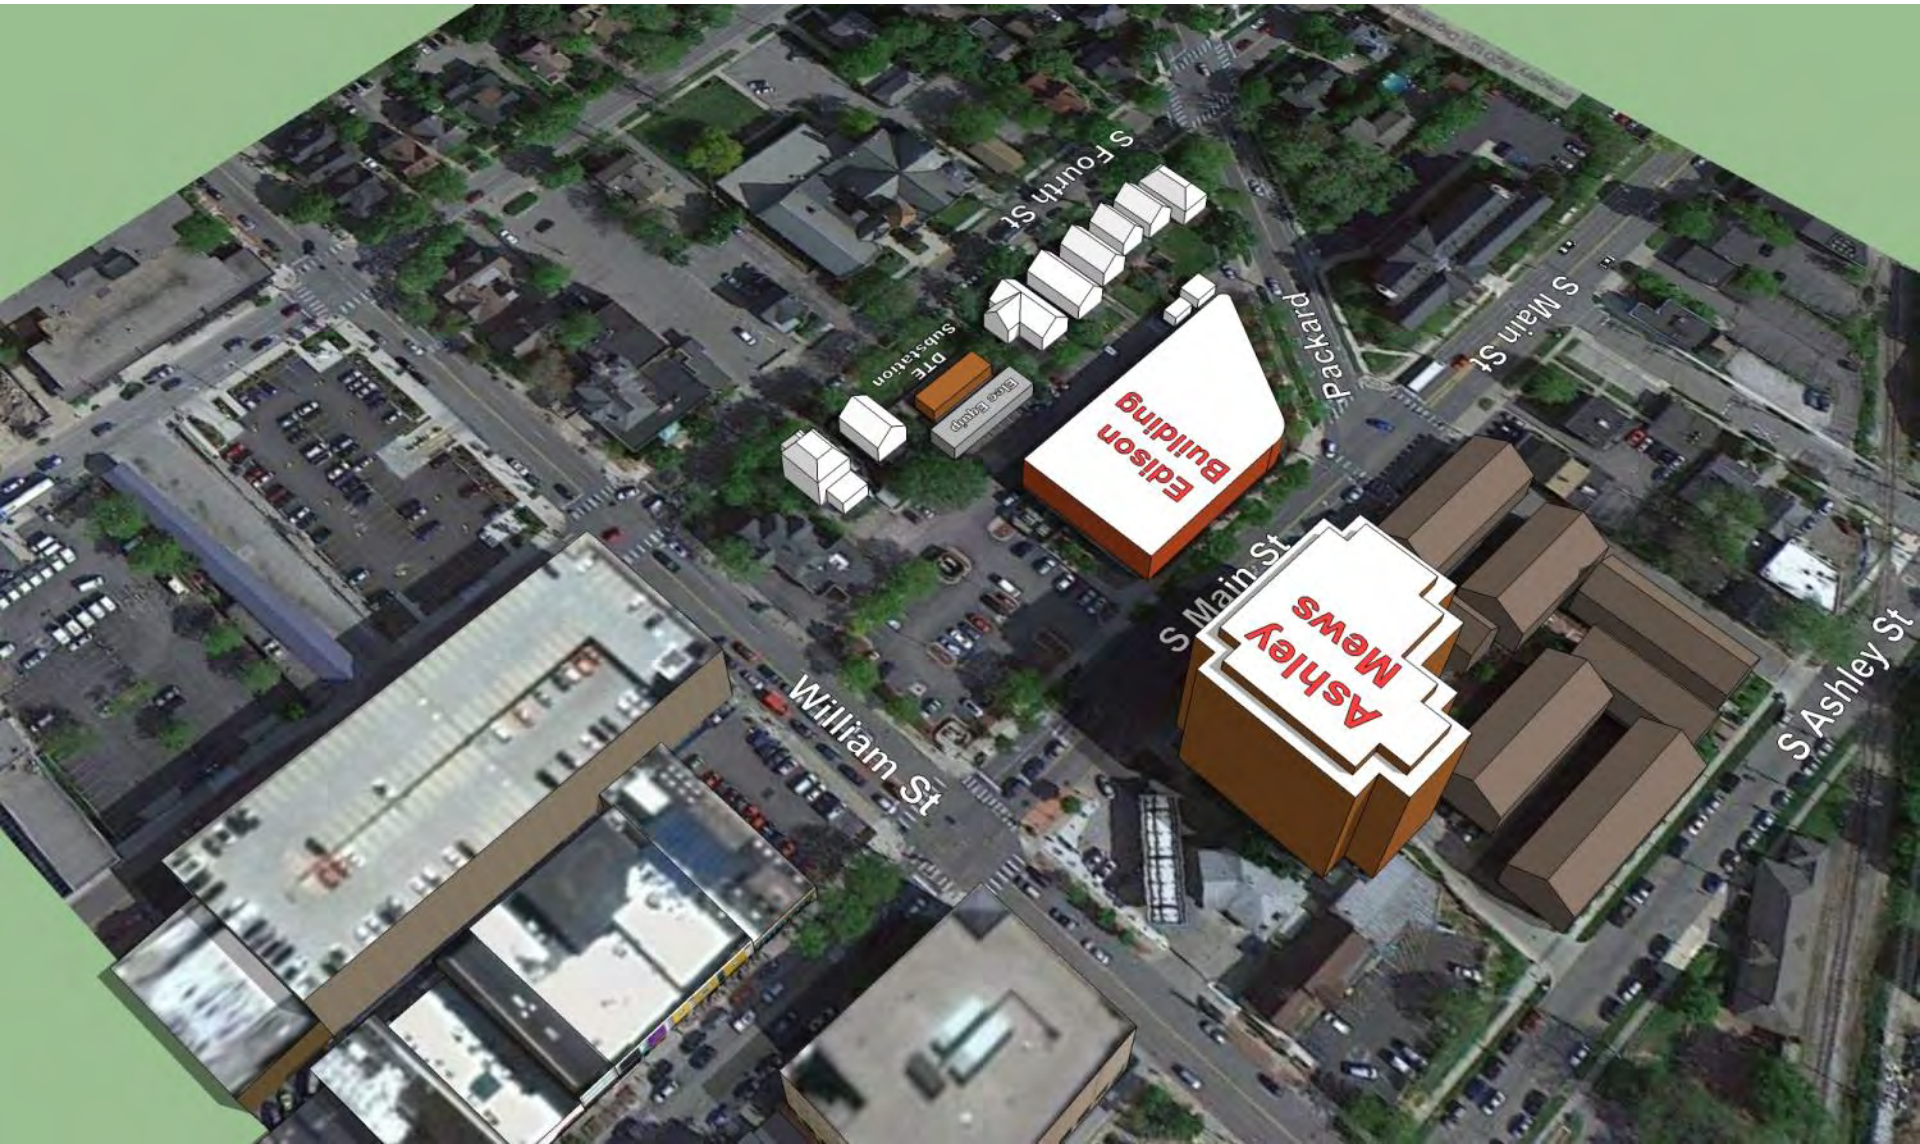

Aerial View Looking Northeast: Existing

Aerial View Looking Northeast: D1 Zoning with 122' Tower Height with Maximum 242' Diagonal Dimension

Aerial View Looking Northeast: Showing 122' High Tower for Reference

Aerial View Looking Northwest: Existing

Aerial View Looking Northwest: D1 Zoning with 122' Tower Height with Maximum 242' Diagonal Dimension

Aerial View Looking NW: Showing 122' High Tower for Reference

View Looking Northeast: Showing 122' High Tower for Reference

Aerial View Looking Southeast: Existing

Aerial View Looking Southeast: D1 Zoning with 122' Tower Height with Maximum 242' Diagonal Dimension

Aerial View Looking SE: Showing 122' High Tower for Reference