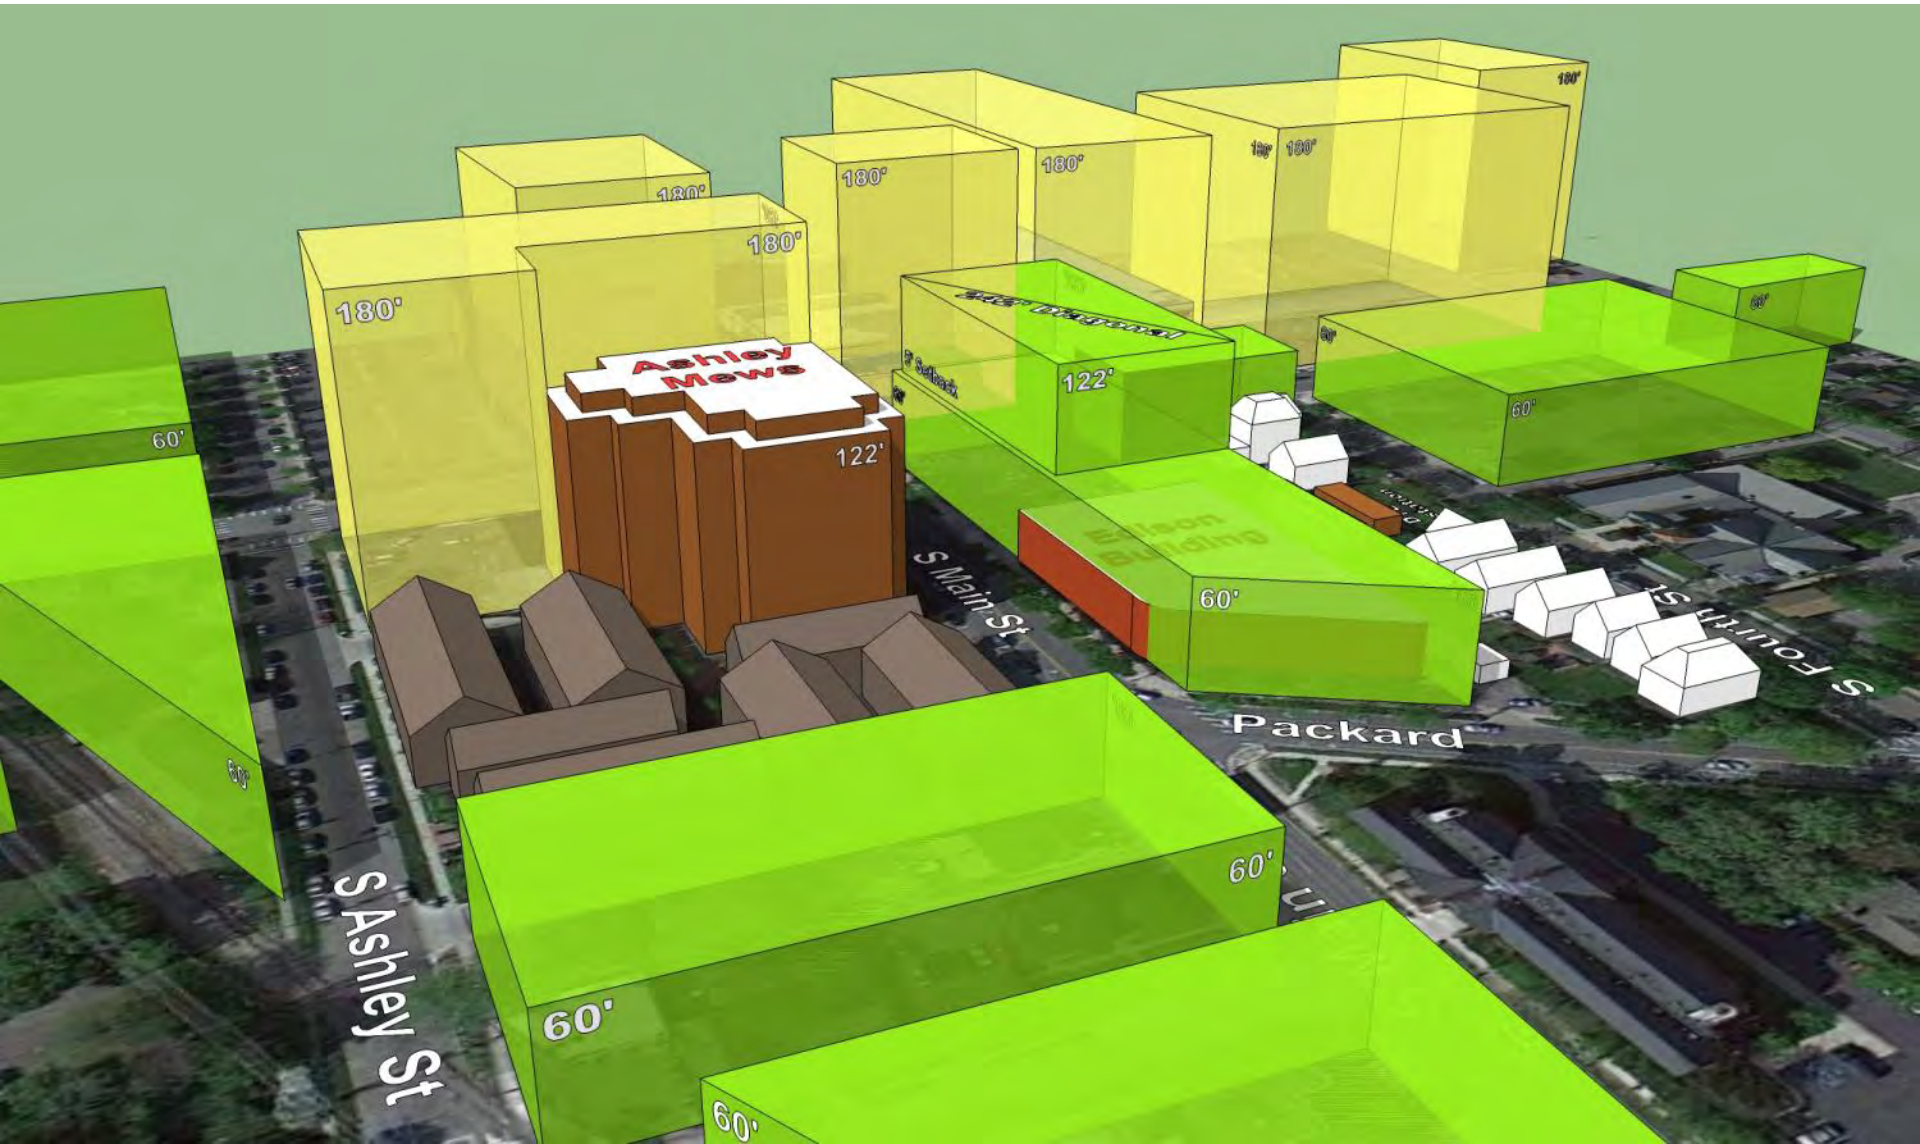

Aerial View Looking Northeast: Existing

Aerial View Looking Northeast: D1 Zoning with 122' Tower Height with Maximum 242' Diagonal Dimension

Aerial View Looking Northeast: Showing 122' High Tower for Reference

Aerial View Looking Northwest: Existing

Aerial View Looking Northwest: D1 Zoning with 122' Tower Height with Maximum 242' Diagonal Dimension

Aerial View Looking NW: Showing 122' High Tower for Reference

View Looking Northeast: Showing 122' High Tower for Reference

Aerial View Looking Southeast: Existing

Aerial View Looking Southeast: D1 Zoning with 122' Tower Height with Maximum 242' Diagonal Dimension

Aerial View Looking SE: Showing 122' High Tower for Reference