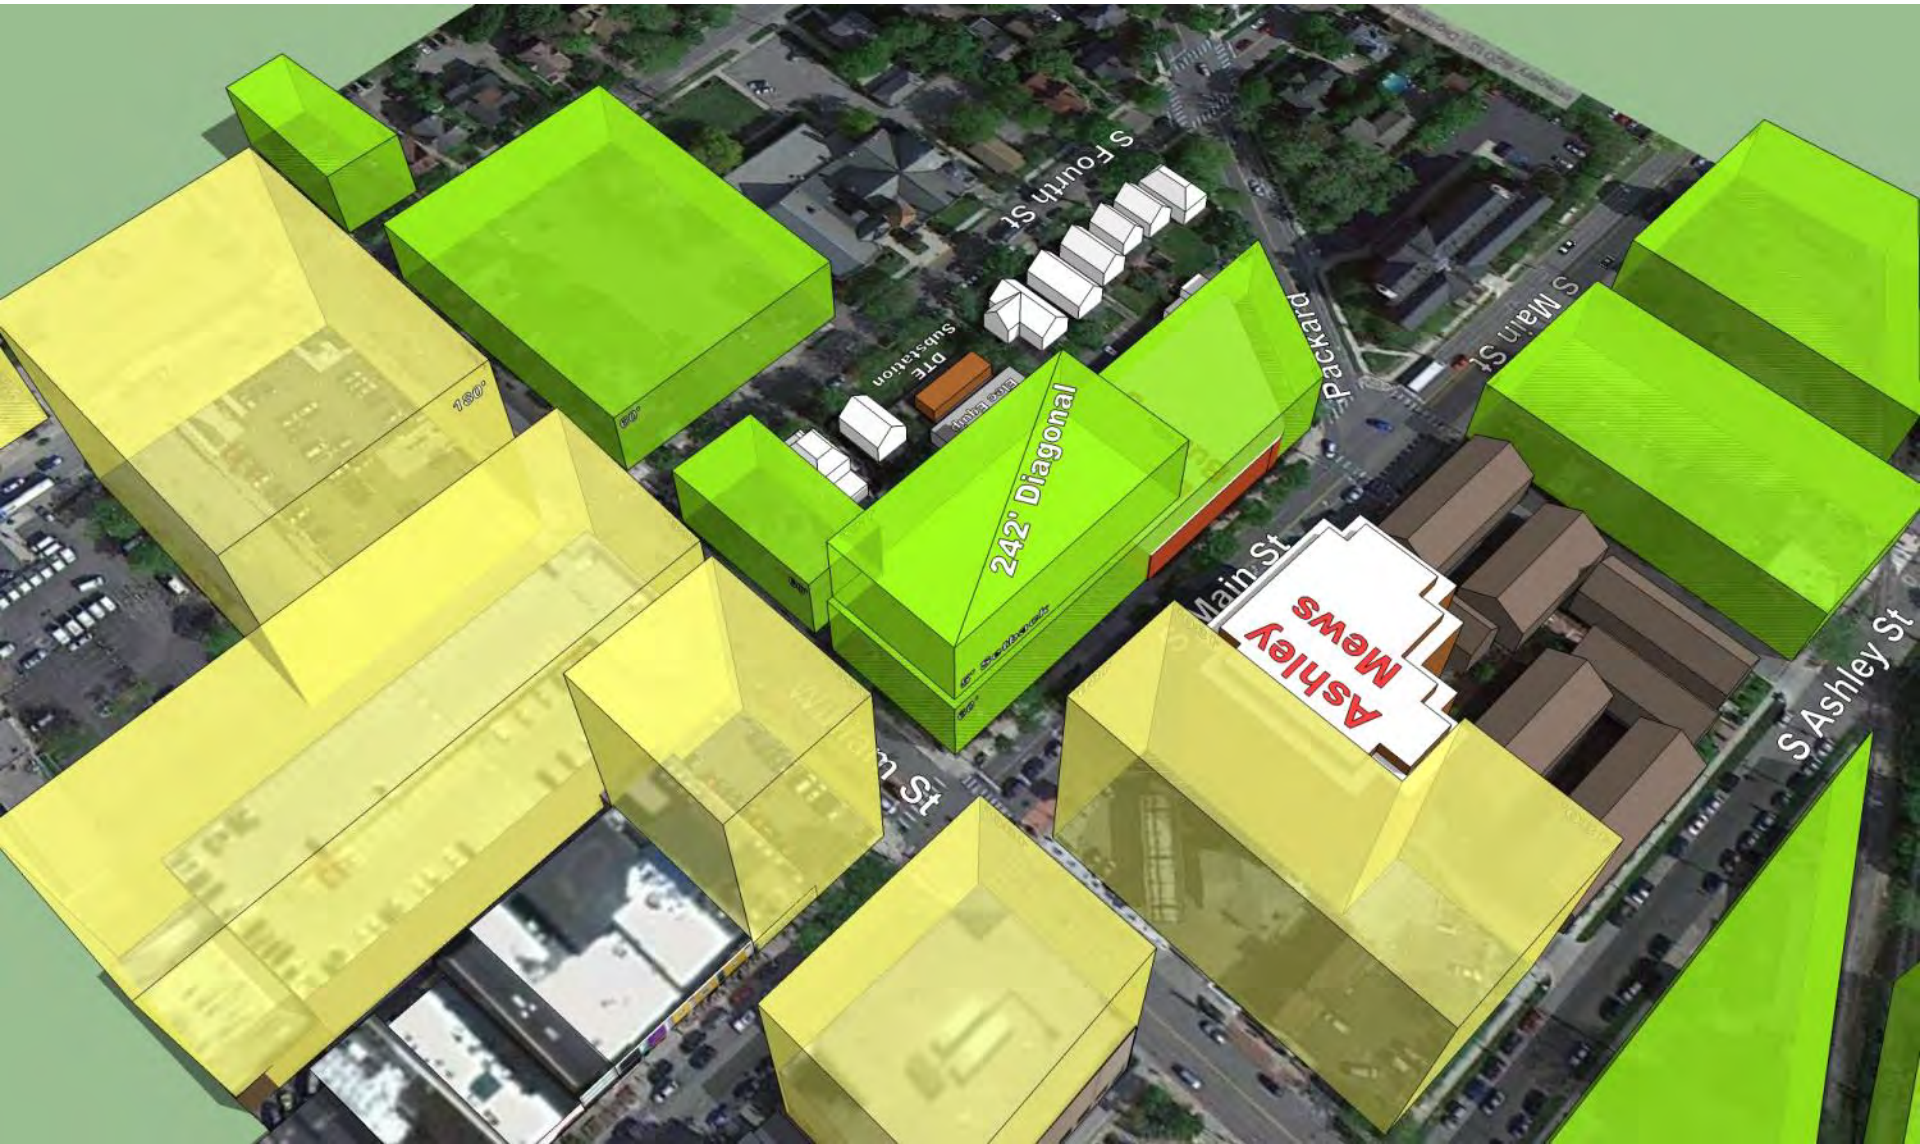

Aerial View Looking Northeast: Existing

Aerial View Looking Northeast: D1 Zoning with 122' Tower Height with Maximum 242' Diagonal Dimension

Aerial View Looking Northeast: Showing 122' High Tower for Reference

Aerial View Looking Northwest: Existing

Aerial View Looking Northwest: D1 Zoning with 122' Tower Height with Maximum 242' Diagonal Dimension

Aerial View Looking NW: Showing 122' High Tower for Reference

View Looking Northeast: Showing 122' High Tower for Reference

Aerial View Looking Southeast: Existing

Aerial View Looking Southeast: D1 Zoning with 122' Tower Height with Maximum 242' Diagonal Dimension

Aerial View Looking SE: Showing 122' High Tower for Reference